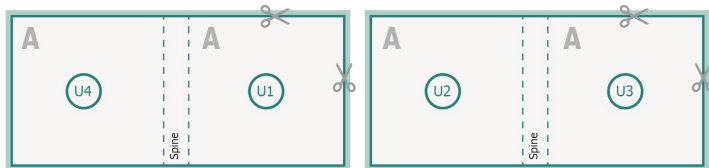

## Catalogues, adhesive-bound, CD-Format

cover

Outside

Inside

inner part

### Sequence of pages

Create pages consecutively as individual pages.

finished product

**Dataformat (incl. 2 mm bleed):**

12,4 x 12,4 cm

**Trimmed size (closed):**

12 x 12 cm

**bleed:**

2 mm

**Safety margin:**

5 mm

Maintaining space between the text/information and the edge of the trimmed format prevents undesirable cuts.