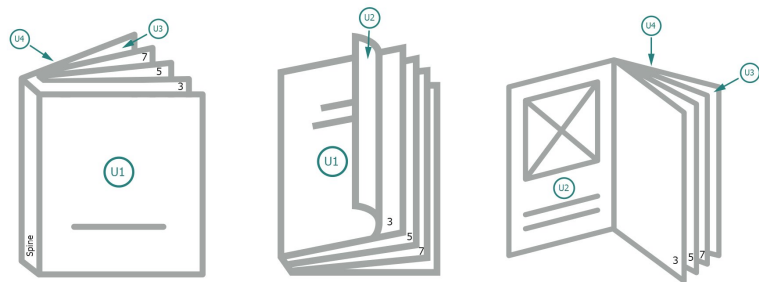

## Catalogues, adhesive-bound, CD-Format

cover

Outside

Inside

inner part

### Sequence of pages

Create pages consecutively as individual pages.

finished product

**Dataformat (incl. 2 mm bleed):**

12,4 x 12,4 cm

**Trimmed size (closed):**

12 x 12 cm

**bleed:**

2 mm

**Safety margin:**

5 mm

Maintaining space between the text/information and the edge of the trimmed format prevents undesirable cuts.

### Please note:

Allow for trim allowance and safety margin according to instructions.

Arrange background graphics, images or graphics up to the edge of the data format.

Tolerances may occur during production due to cutting, punching and folding processes.