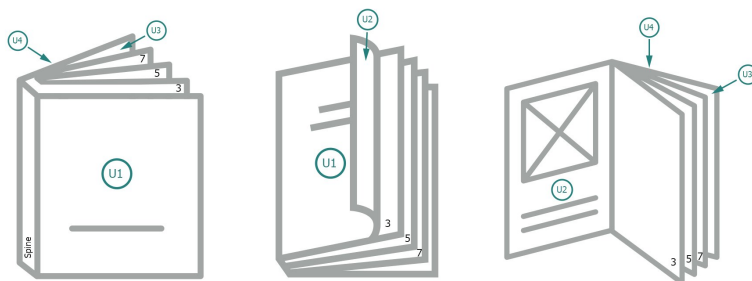

Catalogues, adhesive-bound, A5, landscape

cover

Outside

Inside

inner part

Sequence of pages

Create pages consecutively as individual pages.

finished product

Dataformat (incl. 2 mm bleed):

21,4 x 15,2 cm

Trimmed size (closed):

21 x 14,8 cm

bleed:

2 mm

Safety margin:

5 mm

Maintaining space between the text/information and the edge of the trimmed format prevents undesirable cuts.

Explanation of symbols

Bleed

Reading direction

We will cut/perforate your product here

Creasing/Folding

Please note:

Allow for trim allowance and safety margin according to instructions.

Arrange background graphics, images or graphics up to the edge of the data format.

Tolerances may occur during production due to cutting, punching and folding processes.