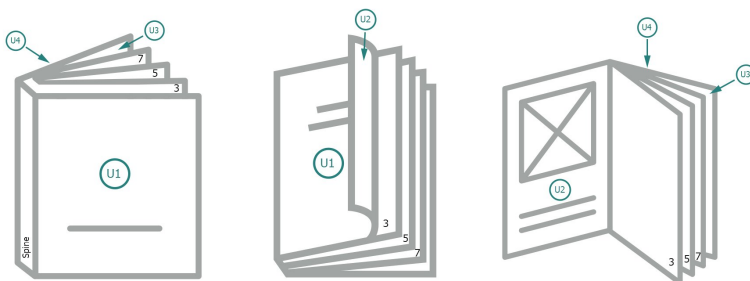

Catalogues, adhesive-bound, Art-Size, landscape

cover

Outside

Inside

inner part

Sequence of pages

Create pages consecutively as individual pages.

finished product

Dataformat (incl. 2 mm bleed):

28,4 x 21,4 cm

Trimmed size (closed):

28 x 21 cm

bleed:

2 mm

Safety margin:

5 mm

Maintaining space between the text/information and the edge of the trimmed format prevents undesirable cuts.

Explanation of symbols

Bleed

Reading direction

We will cut/perforate your product here

Creasing/Folding

Please note:

Allow for trim allowance and safety margin according to instructions.

Arrange background graphics, images or graphics up to the edge of the data format.

Tolerances may occur during production due to cutting, punching and folding processes.