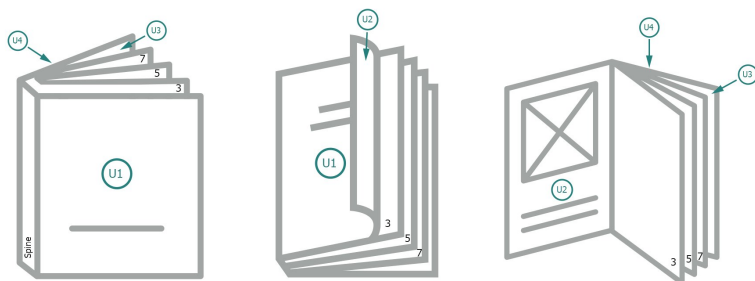

Catalogues, adhesive-bound, A4, landscape

cover

Outside

Inside

inner part

Sequence of pages

Create pages consecutively as individual pages.

finished product

Dataformat (incl. 2 mm bleed):

30,1 x 21,4 cm

Trimmed size (closed):

29,7 x 21 cm

bleed:

2 mm

Safety margin:

5 mm

Maintaining space between the text/information and the edge of the trimmed format prevents undesirable cuts.

Explanation of symbols

Bleed

Reading direction

We will cut/perforate your product here

Creasing/Folding

Please note:

Allow for trim allowance and safety margin according to instructions.

Arrange background graphics, images or graphics up to the edge of the data format.

Tolerances may occur during production due to cutting, punching and folding processes.