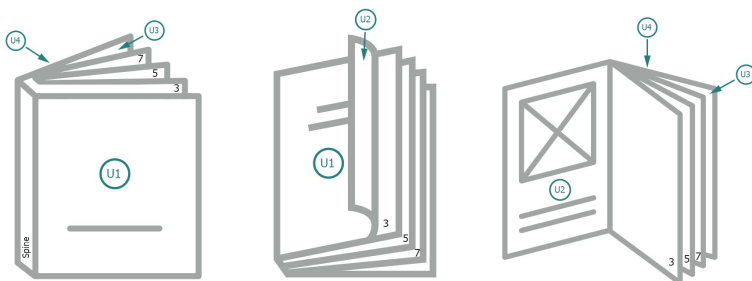

## Catalogues, adhesive-bound, 24 x 17 cm, landscape

cover

Outside

Inside

inner part

### Sequence of pages

Create pages consecutively as individual pages.

finished product

**Dataformat (incl. 2 mm bleed):**

24,4 x 17,4 cm

**Trimmed size (closed):**

24 x 17 cm

**bleed:**

2 mm

**Safety margin:**

5 mm

Maintaining space between the text/information and the edge of the trimmed format prevents undesirable cuts.

### Please note:

Allow for trim allowance and safety margin according to instructions.

Arrange background graphics, images or graphics up to the edge of the data format.

Tolerances may occur during production due to cutting, punching and folding processes.