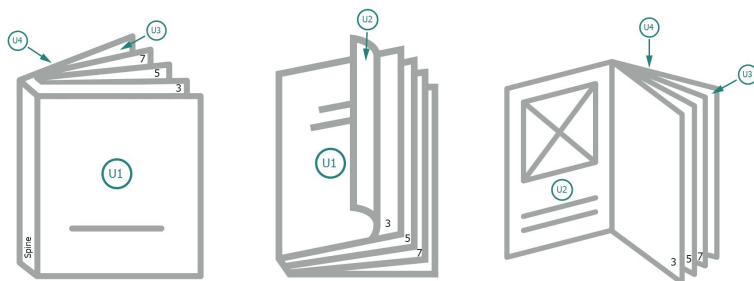

## Catalogues, adhesive-bound, A6, landscape

cover

Outside

Inside

inner part

### Sequence of pages

Create pages consecutively as individual pages.

finished product

**Dataformat (incl. 2 mm bleed):**

15,2 x 10,9 cm

**Trimmed size (closed):**

14,8 x 10,5 cm

**bleed:**

2 mm

**Safety margin:**

5 mm

Maintaining space between the text/information and the edge of the trimmed format prevents undesirable cuts.

### Please note:

Allow for trim allowance and safety margin according to instructions.

Arrange background graphics, images or graphics up to the edge of the data format.

Tolerances may occur during production due to cutting, punching and folding processes.