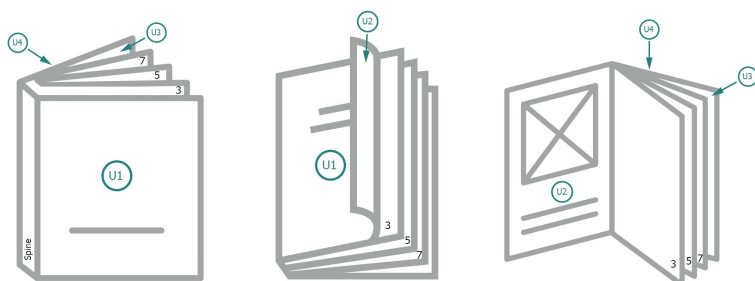

Catalogues, adhesive-bound, A4 Half, landscape

cover

Outside

Inside

inner part

Sequence of pages

Create pages consecutively as individual pages.

finished product

Dataformat (incl. 2 mm bleed):

30,1 x 10,9 cm

Trimmed size (closed):

29,7 x 10,5 cm

bleed:

2 mm

Safety margin:

5 mm

Maintaining space between the text/information and the edge of the trimmed format prevents undesirable cuts.

Explanation of symbols

Bleed

Reading direction

We will cut/perforate your product here

Creasing/Folding

Please note:

Allow for trim allowance and safety margin according to instructions.

Arrange background graphics, images or graphics up to the edge of the data format.

Tolerances may occur during production due to cutting, punching and folding processes.