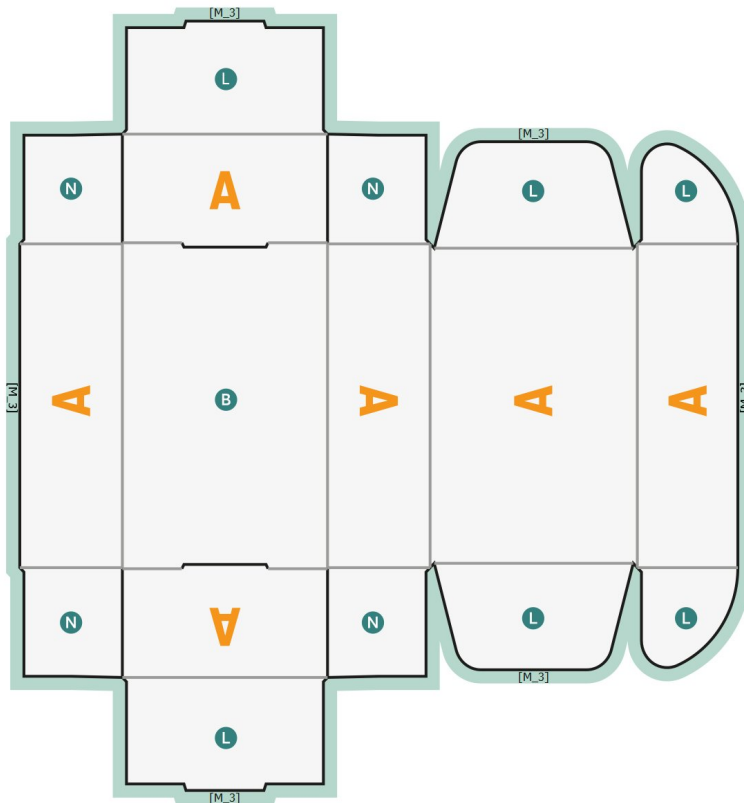

free format selection

bleed:
3 mm

Safety margin:
4 mm

Maintaining space between the text/information and the edge of the trimmed format prevents undesirable cuts.

- **B** Basement
- **N** Invisible
- **L** Limited visibility area
- bleed

1. 1 Bleed 3 mm on all sides
2. 2 Black elements must be created with 100 % black only (e.g. barcodes such as I
   Texts, objects and graphs must be created in 100 % black,
   no grey scales
3. 3 Ink application 300 % max.

Please note:

Allow for trim allowance and safety margin according to instructions.

Arrange background graphics, images or graphics up to the edge of the data format.

Tolerances may occur during production due to cutting, punching and folding processes.

Printing data: Instructions and templates can be found under the menu item *Printing data* at www.onlineprinters.com