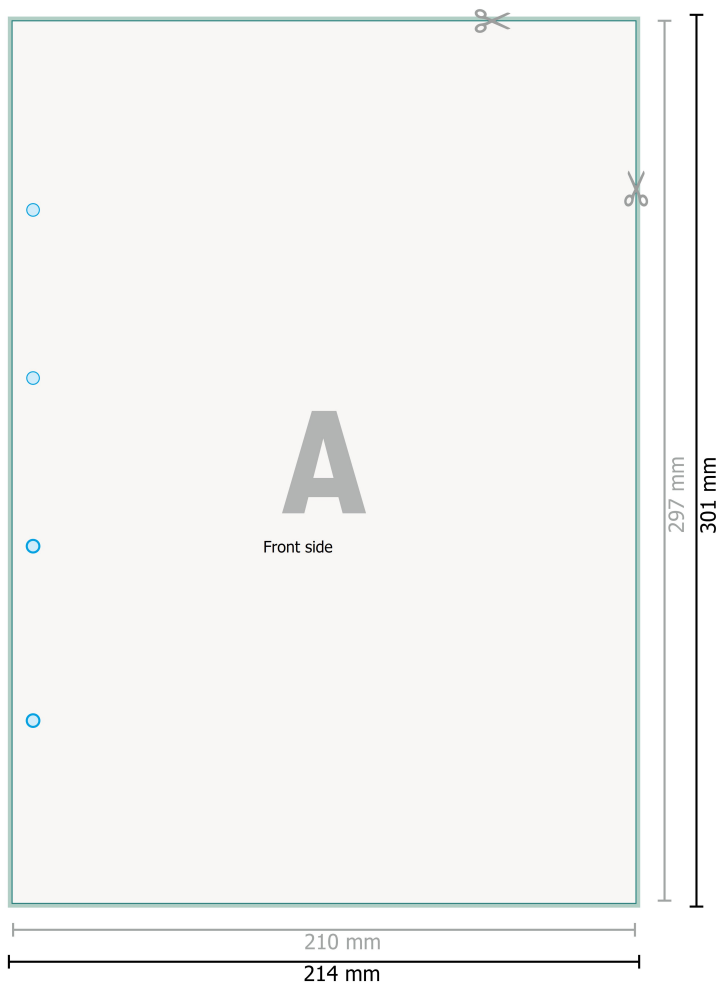

Notepads with cover, A4, portrait

Inner part

● Optional drilled holes

Dataformat (incl. 2 mm bleed):

21,4 x 30,1 cm

bleed:

2 mm

Trimmed size:

21 x 29,7 cm

Safety margin:

4 mm

Maintaining space between the text/information and the edge of the trimmed format prevents undesirable cuts.

Explanation of symbols

 Bleed

 Reading direction

 Trimmed size

 Data format

 We will cut/perforate your product here

Please note:

Allow for trim allowance and safety margin according to instructions.

Arrange background graphics, images or graphics up to the edge of the data format.

Tolerances may occur during production due to cutting, punching and folding processes.

Printing data: Instructions and templates can be found under the menu item *Printing data* at www.onlineprinters.com