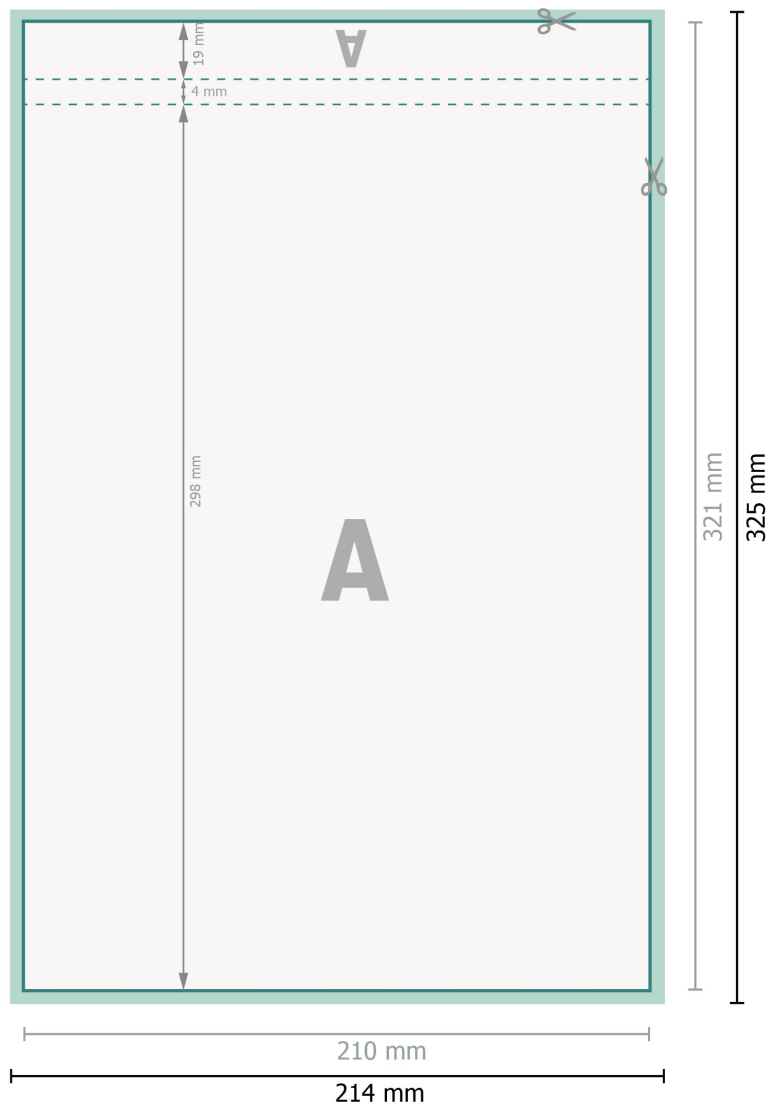

Notepads with cover, A4, portrait  
25 sheets, 170 gsm art print paper

**Dataformat (incl. 2 mm bleed):**

21,4 x 32,5 cm

**bleed:**

2 mm

**Trimmed size:**

21 x 32,1 cm

**Safety margin:**

4 mm

Maintaining space between the text/information and the edge of the trimmed format prevents undesirable cuts.

**Explanation of symbols**

 Bleed

 Reading direction

 Trimmed size

 Data format

 We will cut/perforate your product here

**Please note:**

Allow for trim allowance and safety margin according to instructions.

Arrange background graphics, images or graphics up to the edge of the data format.

Tolerances may occur during production due to cutting, punching and folding processes.