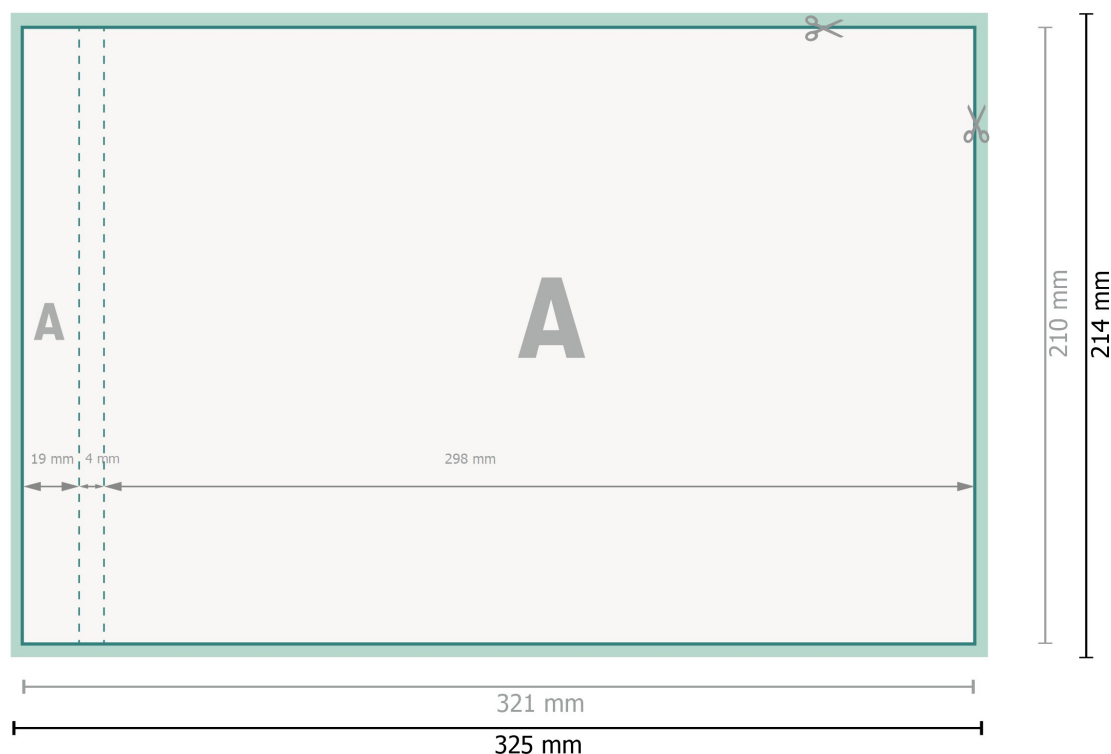

Datasheet

Notepads with cover, A4, landscape

25 sheets, 170 gsm art print paper

Dataformat (incl. 2 mm bleed):
32,5 x 21,4 cm

bleed:
2 mm

Trimmed size:
32,1 x 21 cm

Safety margin:
4 mm
Maintaining space between the text/information and the edge of the trimmed format prevents undesirable cuts.

Explanation of symbols

-  Bleed
-  Reading direction
-  Trimmed size
-  Data format
-  We will cut/perforate your product here

Please note:

Allow for trim allowance and safety margin according to instructions.

Arrange background graphics, images or graphics up to the edge of the data format.

Tolerances may occur during production due to cutting, punching and folding processes.

Printing data: Instructions and templates can be found under the menu item *Printing data at*