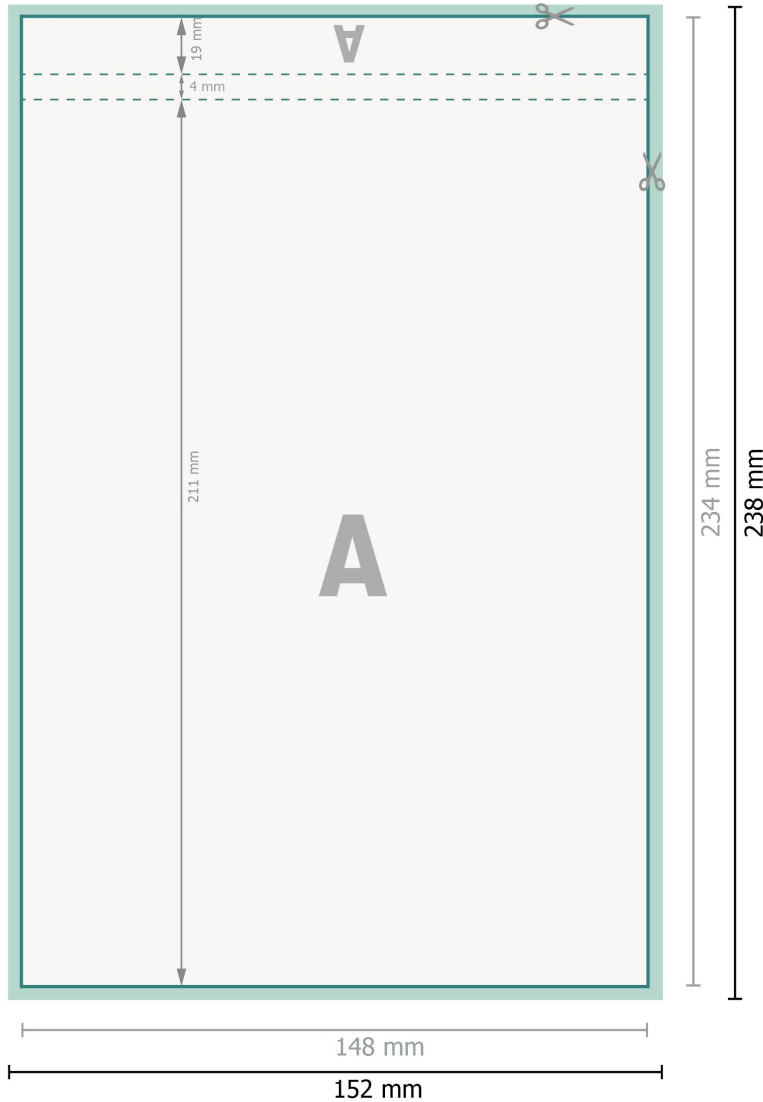

# Datasheet

Notepads with cover, A5, portrait

25 sheets, 170 gsm art print paper

**Dataformat (incl. 2 mm bleed):**

15,2 x 23,8 cm

**bleed:**

2 mm

**Trimmed size:**

14,8 x 23,4 cm

**Safety margin:**

4 mm

Maintaining space between the text/information and the edge of the trimmed format prevents undesirable cuts.

**Explanation of symbols**

 Bleed

 Reading direction

 Trimmed size

 Data format

 We will cut/perforate your product here

**Please note:**

Allow for trim allowance and safety margin according to instructions.

Arrange background graphics, images or graphics up to the edge of the data format.