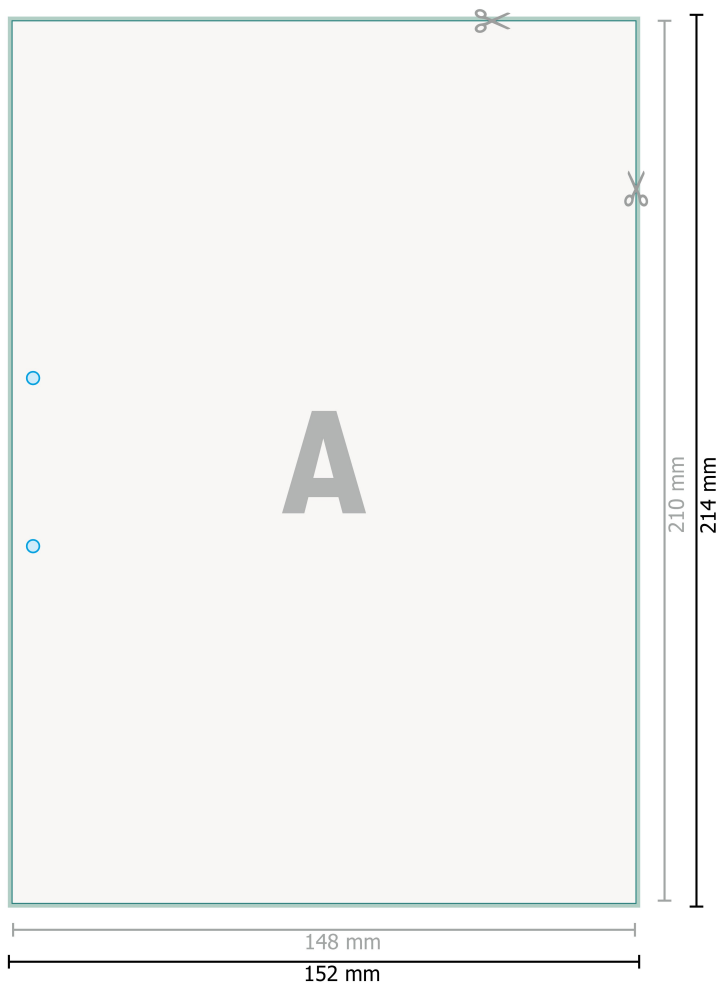

Notepads with cover, A5, portrait

Inner part

○ Optional drilled holes

Dataformat (incl. 2 mm bleed):

15,2 x 21,4 cm

bleed:

2 mm

Trimmed size:

14,8 x 21 cm

Safety margin:

4 mm

Maintaining space between the text/information and the edge of the trimmed format prevents undesirable cuts.

Explanation of symbols

 Bleed

 Reading direction

 Trimmed size

 Data format

 We will cut/perforate your product here

Please note:

Allow for trim allowance and safety margin according to instructions.

Arrange background graphics, images or graphics up to the edge of the data format.