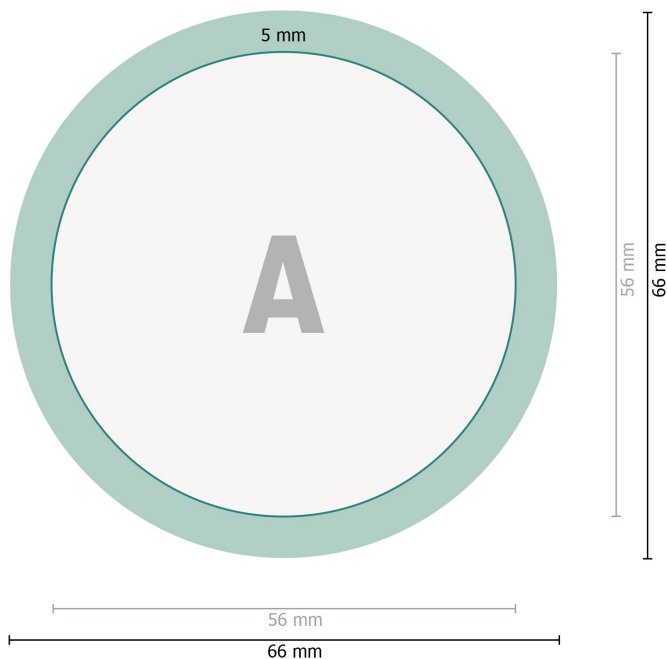

Pinback buttons, round, 5.6 cm diameter

**Data format:**

6,6 x 6,6 cm

Trimmed size:

5,6 x 5,6 cm

Fold-over edge:

0,5 cm

Safety margin:

2 mm

Maintaining space between the text/information and the edge of the trimmed format prevents undesirable cuts.

Explanation of symbols

—| Trimmed size

—| Data format

■ Fold-over edge

Please note:

Allow for trim allowance and safety margin according to instructions.

Arrange background graphics, images or graphics up to the edge of the data format.

Tolerances may occur during production due to cutting, punching and folding processes.

Printing data: Instructions and templates can be found under the menu item *Printing data* at www.onlineprinters.com