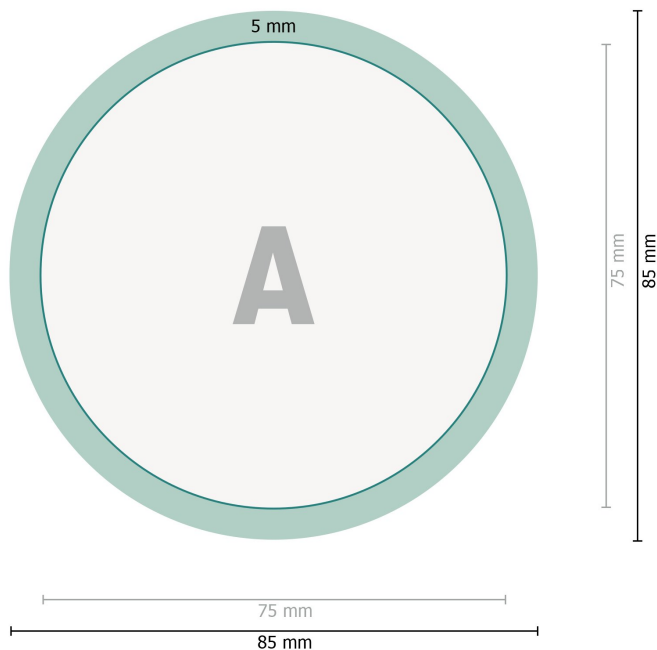

Pinback buttons, round, 7.5 cm diameter

Data format:

8,5 x 8,5 cm

Trimmed size:

7,5 x 7,5 cm

Fold-over edge:

0,5 cm

Safety margin:

2 mm

Maintaining space between the text/information and the edge of the trimmed format prevents undesirable cuts.

Explanation of symbols

—| Trimmed size

—| Data format

■ Fold-over edge

Please note:

Allow for trim allowance and safety margin according to instructions.

Arrange background graphics, images or graphics up to the edge of the data format.

Tolerances may occur during production due to cutting, punching and folding processes.

Printing data: Instructions and templates can be found under the menu item *Printing data* at www.onlineprinters.com