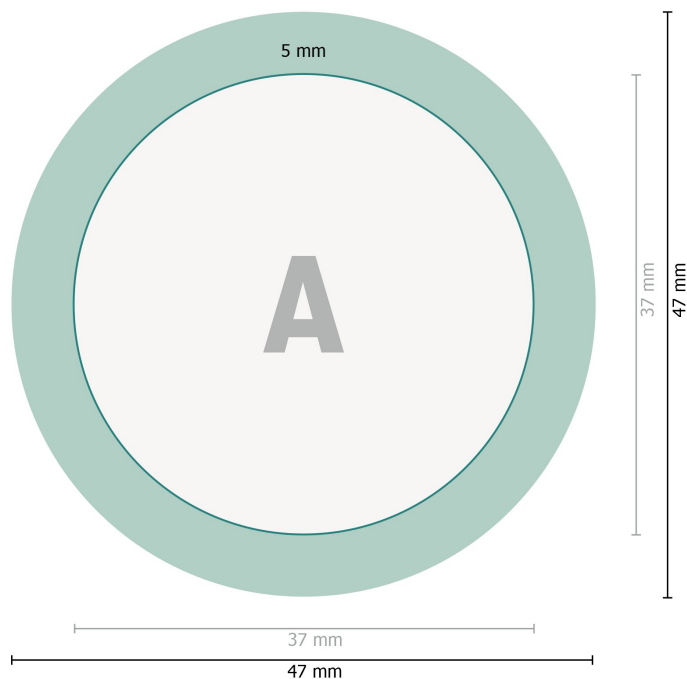

Pinback buttons, round, 3.7 cm diameter

Data format:

4,7 x 4,7 cm

Trimmed size:

3,7 x 3,7 cm

Fold-over edge:

0,5 cm

Safety margin:

2 mm

Maintaining space between the text/information and the edge of the trimmed format prevents undesirable cuts.

Explanation of symbols

 Trimmed size

 Data format

 Fold-over edge

Please note:

Allow for trim allowance and safety margin according to instructions.

Arrange background graphics, images or graphics up to the edge of the data format.

Tolerances may occur during production due to cutting, punching and folding processes.

Printing data: Instructions and templates can be found under the menu item *Printing data* at www.onlineprinters.com