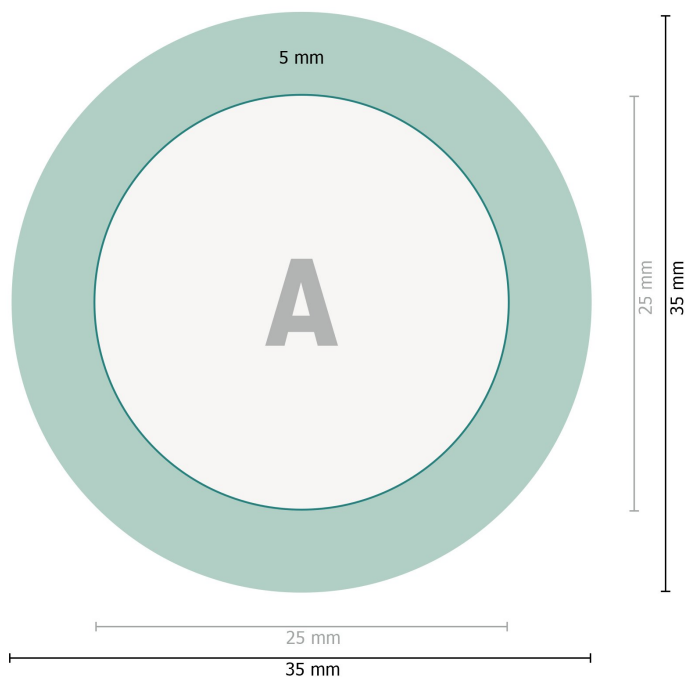

Pinback buttons, round, 2.5 cm diameter

**Data format:**

3,5 x 3,5 cm

Trimmed size:

2,5 x 2,5 cm

Fold-over edge:

0,5 cm

Safety margin:

2 mm

Maintaining space between the text/information and the edge of the trimmed format prevents undesirable cuts.

Explanation of symbols

 Trimmed size

 Data format

 Fold-over edge

Please note:

Allow for trim allowance and safety margin according to instructions.

Arrange background graphics, images or graphics up to the edge of the data format.

Tolerances may occur during production due to cutting, punching and folding processes.

Printing data: Instructions and templates can be found under the menu item *Printing data* at www.onlineprinters.com