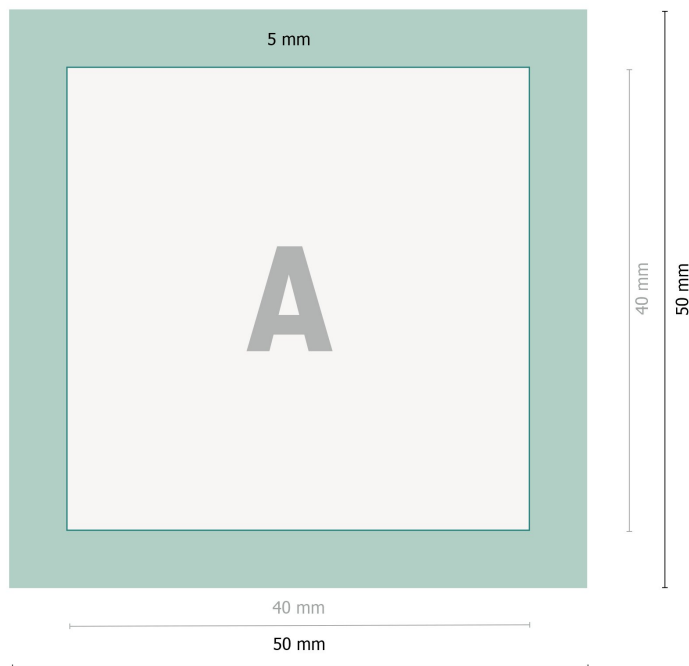

Pinback buttons, 4.0 x 4.0 cm

**Data format:**

5 x 5 cm

Trimmed size:

4 x 4 cm

Fold-over edge:

0,5 cm

Safety margin:

2 mm

Maintaining space between the text/information and the edge of the trimmed format prevents undesirable cuts.

Explanation of symbols

 Trimmed size

 Data format

 Fold-over edge

Please note:

Allow for trim allowance and safety margin according to instructions.

Arrange background graphics, images or graphics up to the edge of the data format.

Tolerances may occur during production due to cutting, punching and folding processes.

Printing data: Instructions and templates can be found under the menu item *Printing data* at www.onlineprinters.com