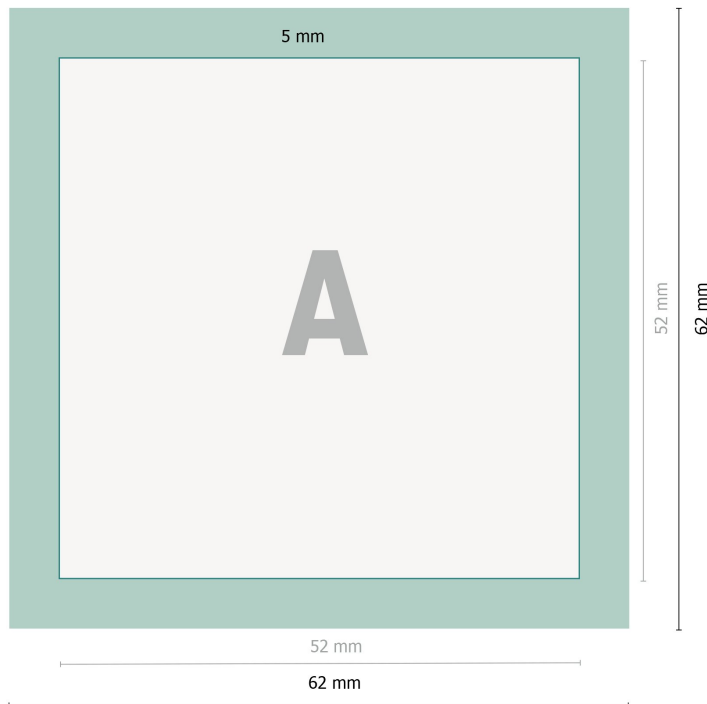

Pinback buttons, 5.2 x 5.2 cm

**Data format:**

6,2 x 6,2 cm

Trimmed size:

5,2 x 5,2 cm

Fold-over edge:

0,5 cm

Safety margin:

2 mm

Maintaining space between the text/information and the edge of the trimmed format prevents undesirable cuts.

Explanation of symbols

 Trimmed size

 Data format

 Fold-over edge

Please note:

Allow for trim allowance and safety margin according to instructions.

Arrange background graphics, images or graphics up to the edge of the data format.

Tolerances may occur during production due to cutting, punching and folding processes.

Printing data: Instructions and templates can be found under the menu item *Printing data* at www.onlineprinters.com