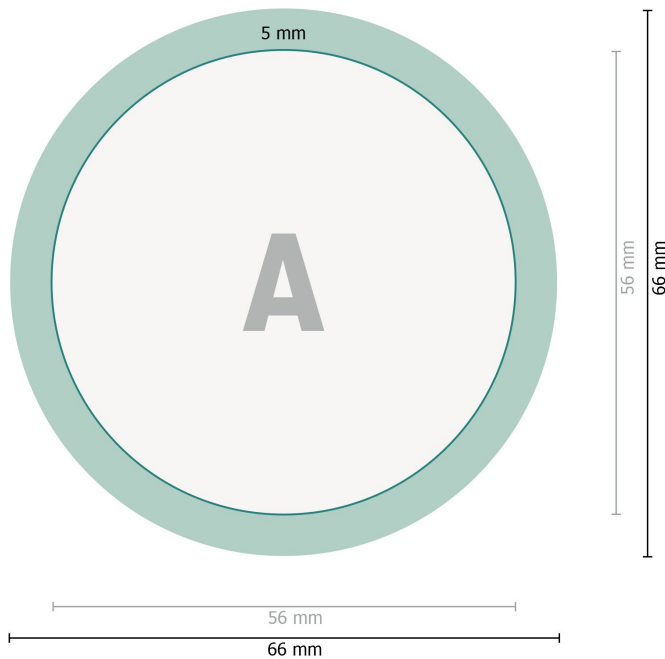

Fridge magnets, round, 5.6 cm diameter

**Data format:**

6,6 x 6,6 cm

Trimmed size:

5,6 x 5,6 cm

Fold-over edge:

cm

Safety margin:

2 mm

Maintaining space between the text/information and the edge of the trimmed format prevents undesirable cuts.

Explanation of symbols

 Trimmed size

 Data format

 Fold-over edge

Please note:

Allow for trim allowance and safety margin according to instructions.

Arrange background graphics, images or graphics up to the edge of the data format.

Tolerances may occur during production due to cutting, punching and folding processes.

Printing data: Instructions and templates can be found under the menu item *Printing data* at www.onlineprinters.com