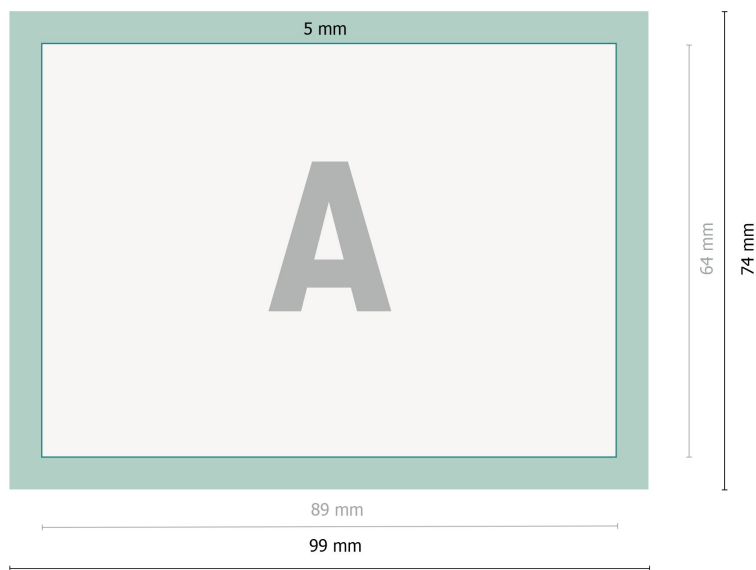

Fridge magnets, 8.9 x 6.4 cm

**Data format:**

9,9 x 7,4 cm

Trimmed size:

8,9 x 6,4 cm

Fold-over edge:

cm

Safety margin:

2 mm

Maintaining space between the text/information and the edge of the trimmed format prevents undesirable cuts.

Explanation of symbols

—| Trimmed size

—| Data format

■ Fold-over edge

Please note:

Allow for trim allowance and safety margin according to instructions.

Arrange background graphics, images or graphics up to the edge of the data format.

Tolerances may occur during production due to cutting, punching and folding processes.

Printing data: Instructions and templates can be found under the menu item *Printing data* at www.onlineprinters.com