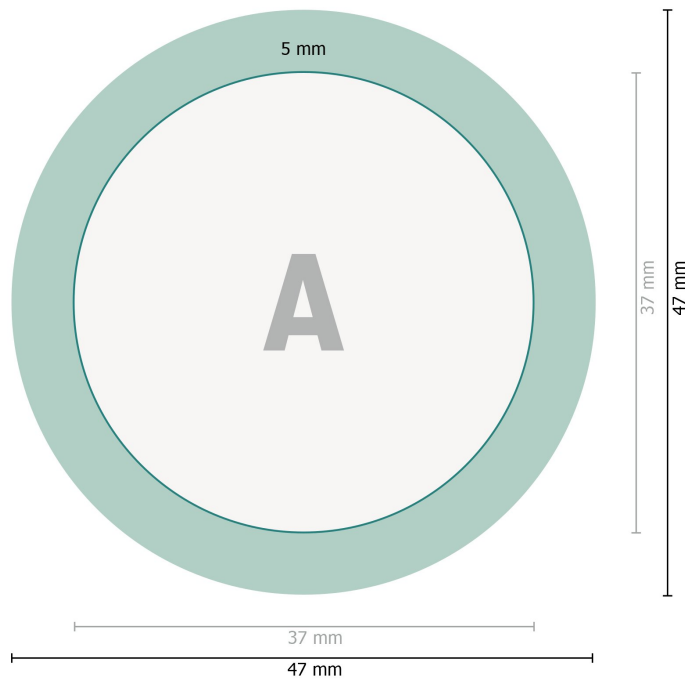

Fridge magnets, round, 3.7 cm diameter

**Data format:**

4,7 x 4,7 cm

Trimmed size:

3,7 x 3,7 cm

Fold-over edge:

cm

Safety margin:

2 mm

Maintaining space between the text/information and the edge of the trimmed format prevents undesirable cuts.

Explanation of symbols

 Trimmed size

 Data format

 Fold-over edge

Please note:

Allow for trim allowance and safety margin according to instructions.

Arrange background graphics, images or graphics up to the edge of the data format.

Tolerances may occur during production due to cutting, punching and folding processes.

Printing data: Instructions and templates can be found under the menu item *Printing data* at www.onlineprinters.com