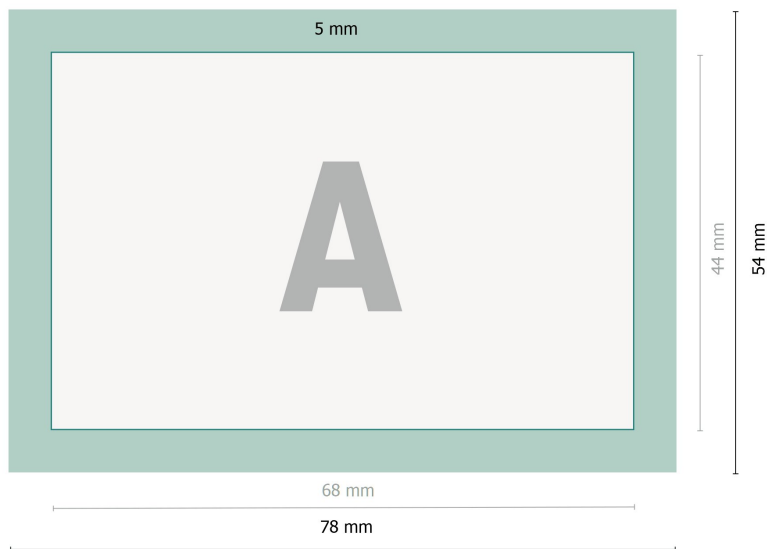

Fridge magnets, 6.8 x 4.4 cm

**Data format:**

7,8 x 5,4 cm

Trimmed size:

6,8 x 4,4 cm

Fold-over edge:

cm

Safety margin:

2 mm

Maintaining space between the text/information and the edge of the trimmed format prevents undesirable cuts.

Explanation of symbols

—| Trimmed size

—| Data format

■ Fold-over edge

Please note:

Allow for trim allowance and safety margin according to instructions.

Arrange background graphics, images or graphics up to the edge of the data format.

Tolerances may occur during production due to cutting, punching and folding processes.

Printing data: Instructions and templates can be found under the menu item *Printing data* at www.onlineprinters.com