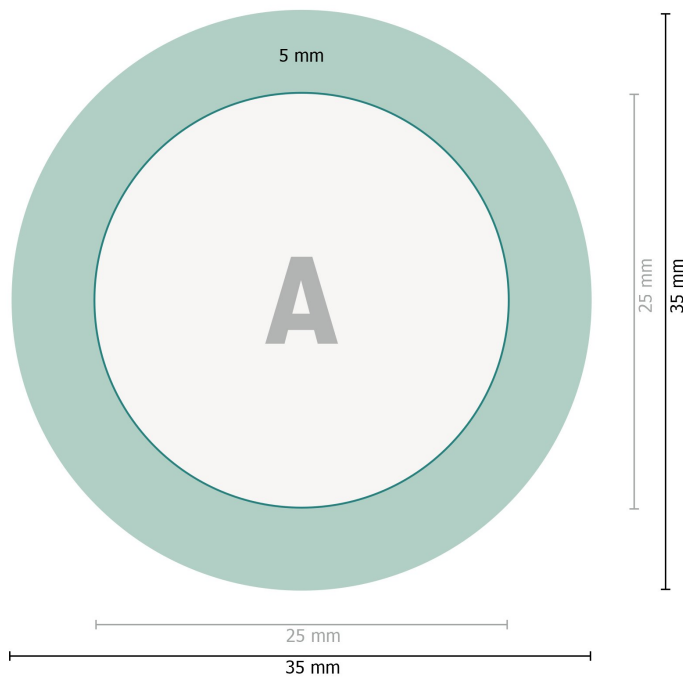

Fridge magnets, round, 2.5 cm diameter

**Data format:**

3,5 x 3,5 cm

Trimmed size:

2,5 x 2,5 cm

Fold-over edge:

cm

Safety margin:

2 mm

Maintaining space between the text/information and the edge of the trimmed format prevents undesirable cuts.

Explanation of symbols

 Trimmed size

 Data format

 Fold-over edge

Please note:

Allow for trim allowance and safety margin according to instructions.

Arrange background graphics, images or graphics up to the edge of the data format.

Tolerances may occur during production due to cutting, punching and folding processes.

Printing data: Instructions and templates can be found under the menu item *Printing data* at www.onlineprinters.com