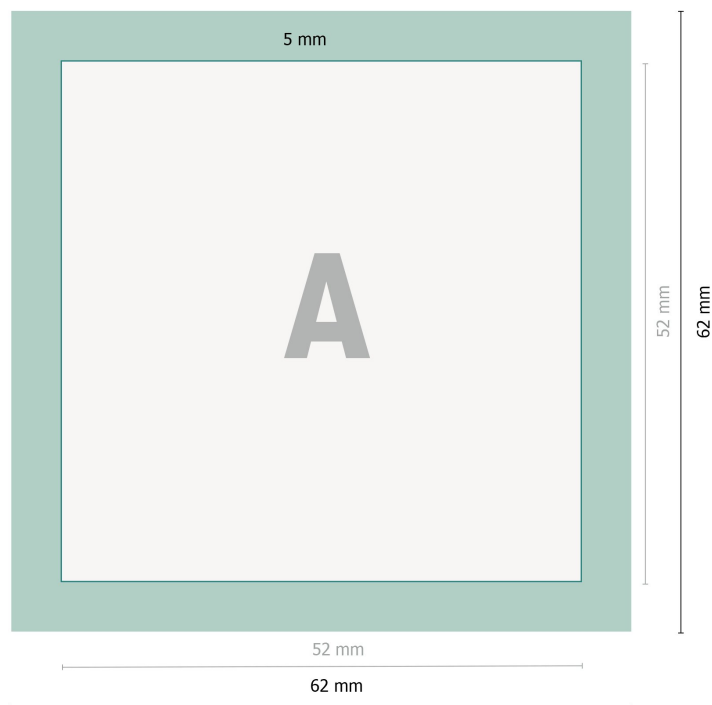

# Fridge magnets, 5.2 x 5.2 cm

**Data format:**

6,2 x 6,2 cm

**Trimmed size:**

5,2 x 5,2 cm

**Fold-over edge:**

cm

**Safety margin:**

2 mm

Maintaining space between the text/information and the edge of the trimmed format prevents undesirable cuts.

**Explanation of symbols**

—| Trimmed size

—| Data format

■ Fold-over edge

**Please note:**

Allow for trim allowance and safety margin according to instructions.

Arrange background graphics, images or graphics up to the edge of the data format.

Tolerances may occur during production due to cutting, punching and folding processes.

Printing data: Instructions and templates can be found under the menu item *Printing data* at [www.onlineprinters.com](http://www.onlineprinters.com)