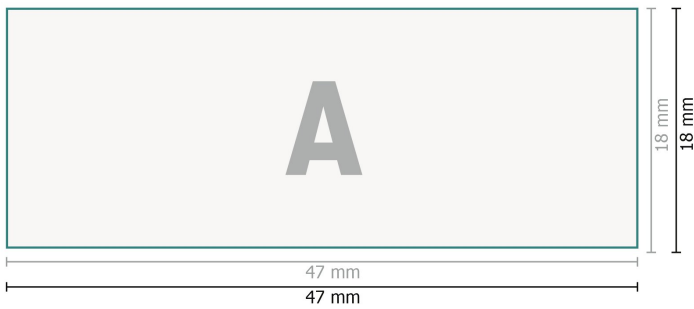

Stamp pad for Colop Green Line Printer 30/Plus 30

Data format:

4,7 x 1,8 cm

Safety margin:

4 mm

Maintaining space between the text/information and the edge of the trimmed format prevents undesirable cuts.

Explanation of symbols

A Reading direction

— Trimmed size

— Data format

⊘ Not printable

Please note:

Allow for trim allowance and safety margin according to instructions.

Arrange background graphics, images or graphics up to the edge of the data format.