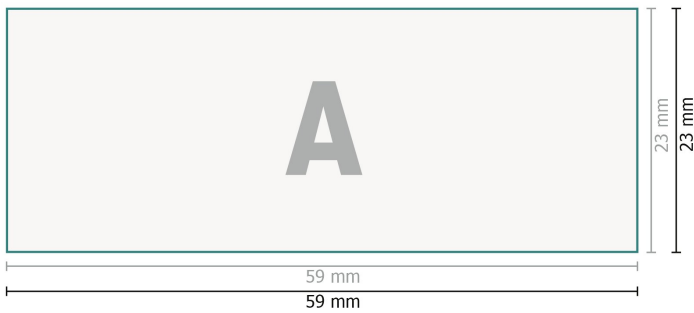

Stamp pad for Colop Green Line Printer 40/Plus 40

Data format:

5,9 x 2,3 cm

Safety margin:

4 mm

Maintaining space between the text/information and the edge of the trimmed format prevents undesirable cuts.

Explanation of symbols

 Reading direction

 Trimmed size

 Data format

 Not printable

Please note:

Allow for trim allowance and safety margin according to instructions.

Arrange background graphics, images or graphics up to the edge of the data format.