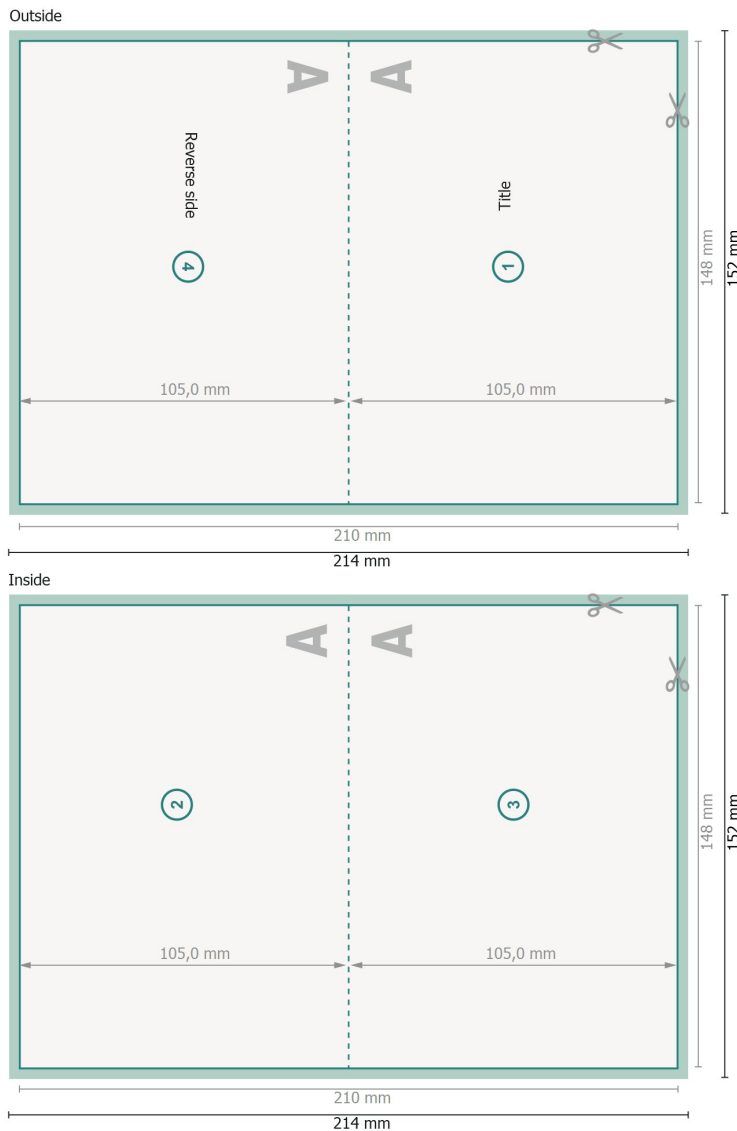

Folded cards, A6 landscape, long side creasing

1 fold

View rotated by 90 degrees.

Dataformat (incl. 2 mm bleed):

21,4 x 15,2 cm

bleed:

2 mm

Trimmed size:

21 x 14,8 cm

Trimmed size (closed):

14,8 x 10,5 cm

Safety margin:

4 mm

Maintaining space between the text/information and the edge of the trimmed format prevents undesirable cuts.

Explanation of symbols

-  Bleed
-  Reading direction
-  Trimmed size
-  Data format
-  We will cut/perforate your product here

Please note:

Allow for trim allowance and safety margin according to instructions.

Arrange background graphics, images or graphics up to the edge of the data format.

Tolerances may occur during production due to cutting, punching and folding processes.