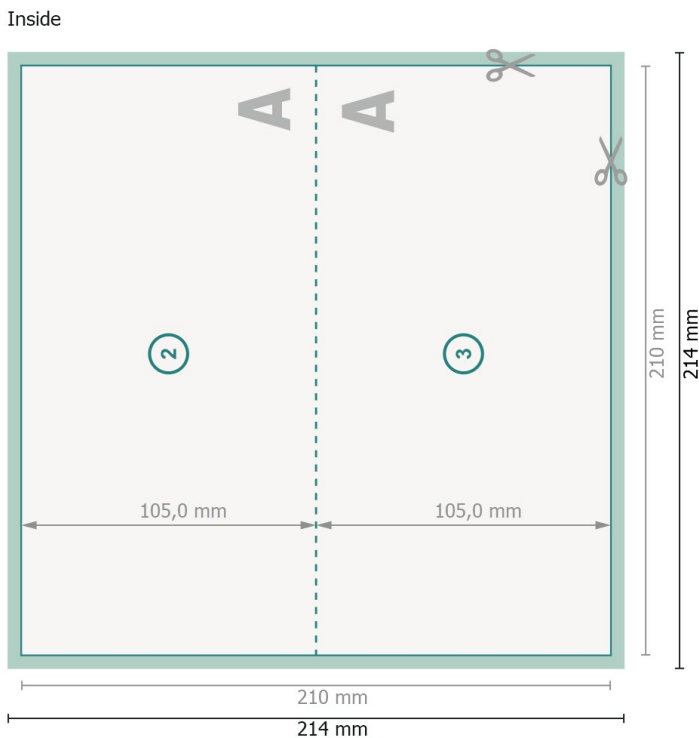

Folded cards, DL landscape, long side creasing

1 fold

View rotated by 90 degrees.

Dataformat (incl. 2 mm bleed):

21,4 x 21,4 cm

bleed:

2 mm

Trimmed size:

21 x 21 cm

Trimmed size (closed):

21 x 10,5 cm

Safety margin:

4 mm

Maintaining space between the text/information and the edge of the trimmed format prevents undesirable cuts.

Explanation of symbols

 Bleed

 Reading direction

 Trimmed size

 Data format

 We will cut/perforate your product here

Please note:

Allow for trim allowance and safety margin according to instructions.

Arrange background graphics, images or graphics up to the edge of the data format.