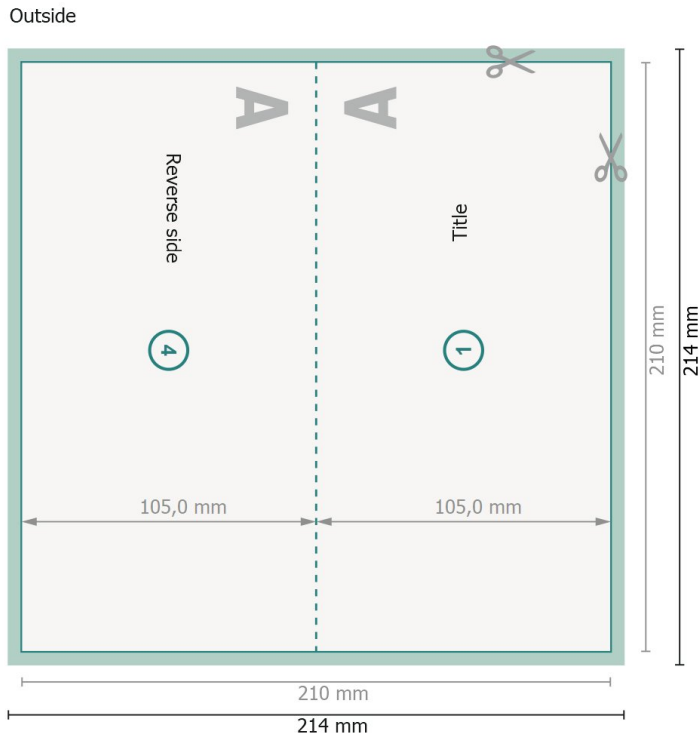

Folded cards, DL landscape, long side creasing

1 fold

View rotated by 90 degrees.

Dataformat (incl. 2 mm bleed):

21,4 x 21,4 cm

bleed:

2 mm

Trimmed size:

21 x 21 cm

Trimmed size (closed):

21 x 10,5 cm

Safety margin:

4 mm

Maintaining space between the text/information and the edge of the trimmed format prevents undesirable cuts.

Explanation of symbols

 Bleed

 Reading direction

 Trimmed size

 Data format

 We will cut/perforate your product here

Please note:

Allow for trim allowance and safety margin according to instructions.

Arrange background graphics, images or graphics up to the edge of the data format.