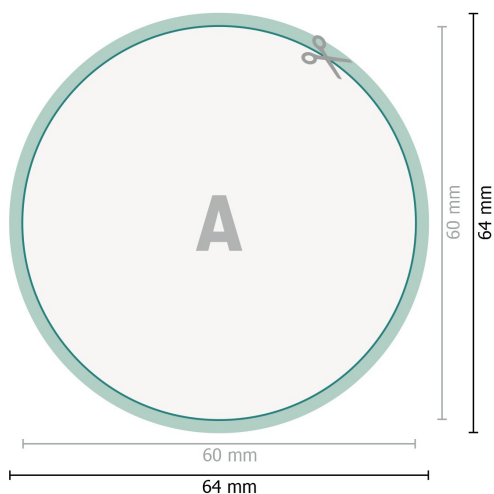

# Self-adhesive labels, round, 6.0 cm diameter

**Dataformat (incl. 2 mm bleed):**

6,4 x 6,4 cm

**bleed:**

2 mm

**Trimmed size:**

6 x 6 cm

**Safety margin:**

4 mm

Maintaining space between the text/information and the edge of the trimmed format prevents undesirable cuts.

## Explanation of symbols

 Bleed

 Reading direction

 Trimmed size

 Data format

 We will cut/perforate your product here

### Please note:

Allow for trim allowance and safety margin according to instructions.

Arrange background graphics, images or graphics up to the edge of the data format.

Tolerances may occur during production due to cutting, punching and folding processes.