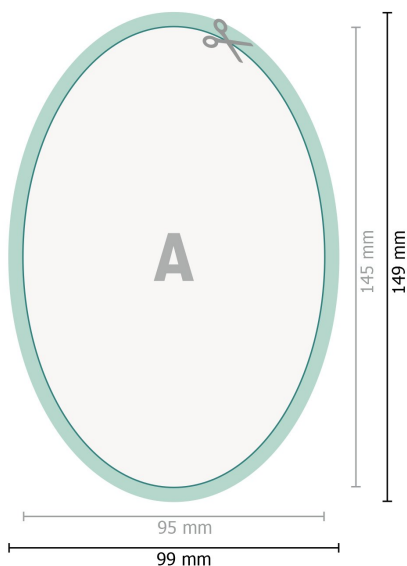

Self-adhesive labels, Oval, 9.5 x 14.5 cm

**Dataformat (incl. 2 mm bleed):**

9,9 x 14,9 cm

bleed:

2 mm

Trimmed size:

9,5 x 14,5 cm

Safety margin:

4 mm

Maintaining space between the text/information and the edge of the trimmed format prevents undesirable cuts.

Explanation of symbols

 Bleed

 Reading direction

 Trimmed size

 Data format

 We will cut/perforate your product here

Please note:

Allow for trim allowance and safety margin according to instructions.

Arrange background graphics, images or graphics up to the edge of the data format.

Tolerances may occur during production due to cutting, punching and folding processes.