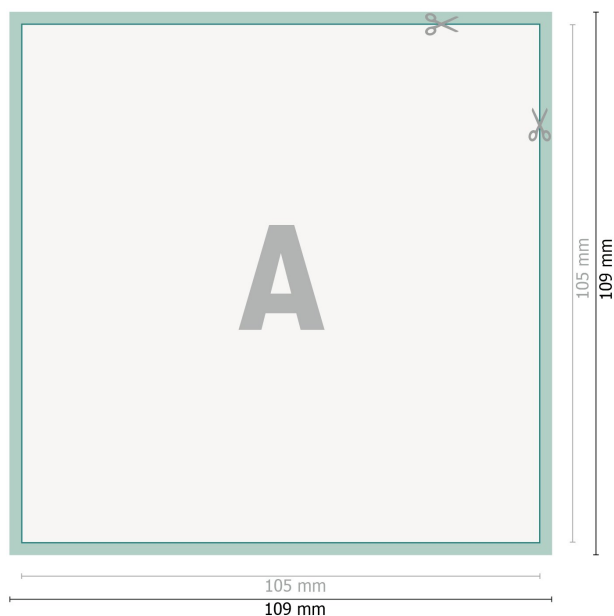

Self-adhesive labels, A6-Square

Dataformat (incl. 2 mm bleed):

10,9 x 10,9 cm

bleed:

2 mm

Trimmed size:

10,5 x 10,5 cm

Safety margin:

4 mm

Maintaining space between the text/information and the edge of the trimmed format prevents undesirable cuts.

Explanation of symbols

-  Bleed
-  Reading direction
-  Trimmed size
-  Data format
-  We will cut/perforate your product here

Please note:

Allow for trim allowance and safety margin according to instructions.

Arrange background graphics, images or graphics up to the edge of the data format.

Tolerances may occur during production due to cutting, punching and folding processes.