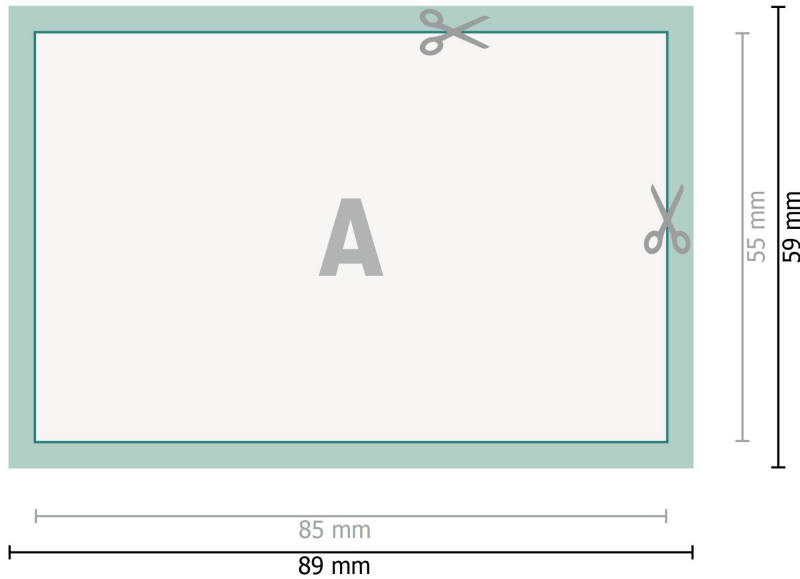

Self-adhesive labels, 8.5 x 5.5 cm

Dataformat (incl. 2 mm bleed):

8,9 x 5,9 cm

bleed:

2 mm

Trimmed size:

8,5 x 5,5 cm

Safety margin:

4 mm

Maintaining space between the text/information and the edge of the trimmed format prevents undesirable cuts.

Explanation of symbols

 Bleed

 Reading direction

 Trimmed size

 Data format

 We will cut/perforate your product here

Please note:

Allow for trim allowance and safety margin according to instructions.

Arrange background graphics, images or graphics up to the edge of the data format.

Tolerances may occur during production due to cutting, punching and folding processes.