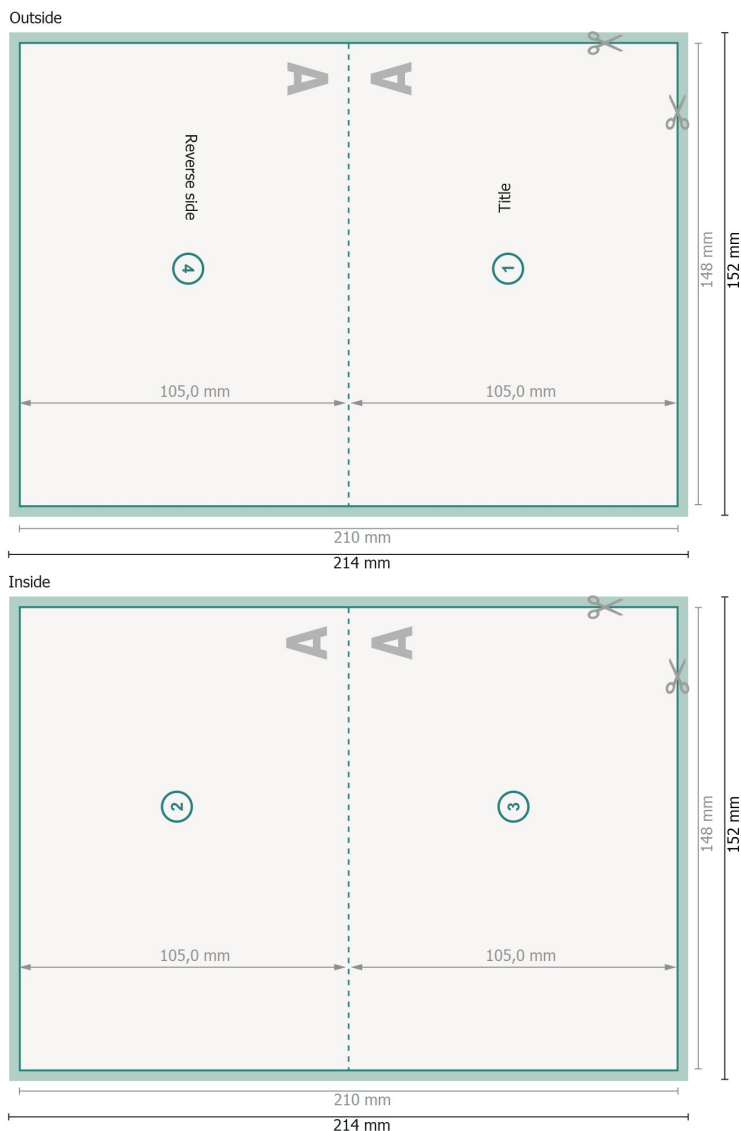

Folded Christmas cards, A6 landscape, long side creasing

1 fold

View rotated by 90 degrees.

Dataformat (incl. 2 mm bleed):

21,4 x 15,2 cm

bleed:

2 mm

Trimmed size:

21 x 14,8 cm

Trimmed size (closed):

14,8 x 10,5 cm

Safety margin:

4 mm

Maintaining space between the text/information and the edge of the trimmed format prevents undesirable cuts.

Explanation of symbols

-  Bleed
-  Reading direction
-  Trimmed size
-  Data format
-  We will cut/perforate your product here

Please note:

Allow for trim allowance and safety margin according to instructions.

Arrange background graphics, images or graphics up to the edge of the data format.

Tolerances may occur during production due to cutting, punching and folding processes.