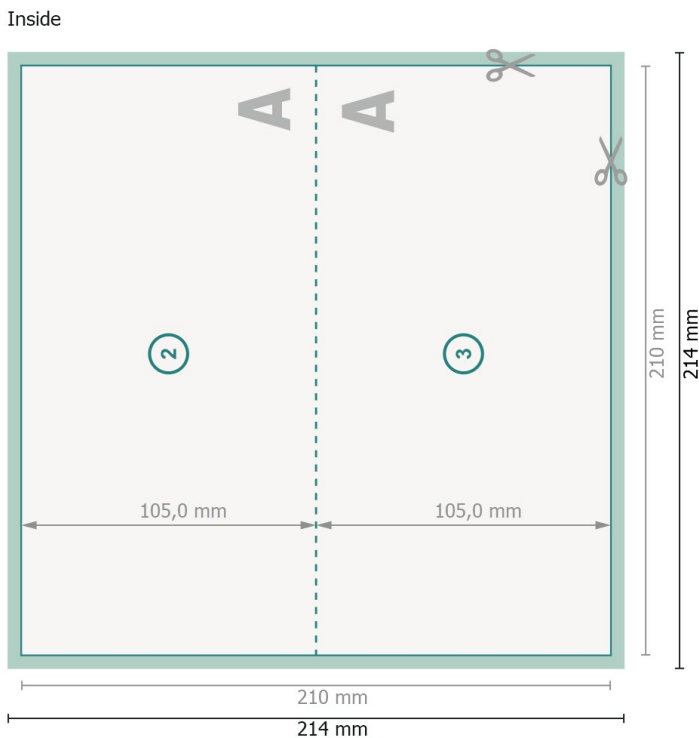

Folded Christmas cards, DL landscape, long side creasing

1 fold

View rotated by 90 degrees.

Dataformat (incl. 2 mm bleed):

21,4 x 21,4 cm

bleed:

2 mm

Trimmed size:

21 x 21 cm

Trimmed size (closed):

21 x 10,5 cm

Safety margin:

4 mm

Maintaining space between the text/information and the edge of the trimmed format prevents undesirable cuts.

Explanation of symbols

 Bleed

 Reading direction

 Trimmed size

 Data format

 We will cut/perforate your product here

Please note:

Allow for trim allowance and safety margin according to instructions.

Arrange background graphics, images or graphics up to the edge of the data format.