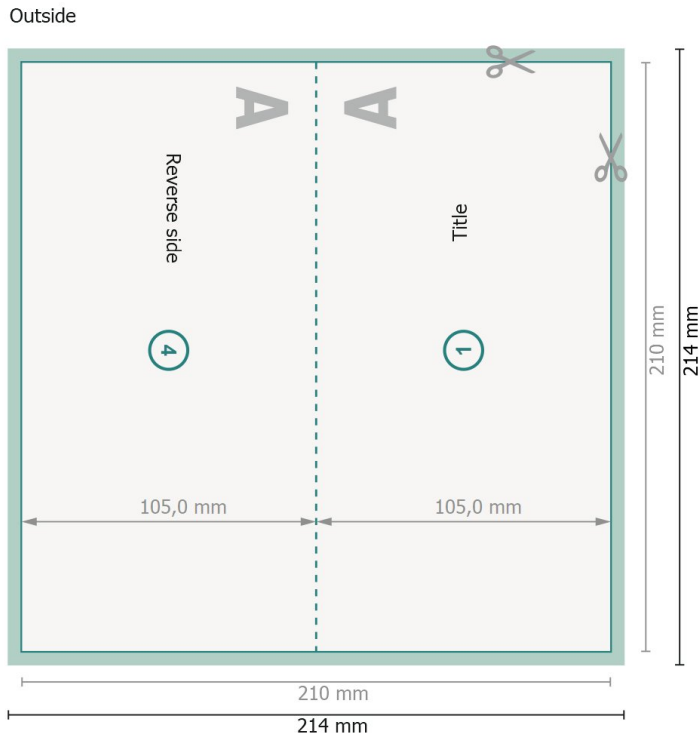

Folded Christmas cards, DL landscape, long side creasing

1 fold

View rotated by 90 degrees.

Dataformat (incl. 2 mm bleed):

21,4 x 21,4 cm

bleed:

2 mm

Trimmed size:

21 x 21 cm

Trimmed size (closed):

21 x 10,5 cm

Safety margin:

4 mm

Maintaining space between the text/information and the edge of the trimmed format prevents undesirable cuts.

Explanation of symbols

 Bleed

 Reading direction

 Trimmed size

 Data format

 We will cut/perforate your product here

Please note:

Allow for trim allowance and safety margin according to instructions.

Arrange background graphics, images or graphics up to the edge of the data format.