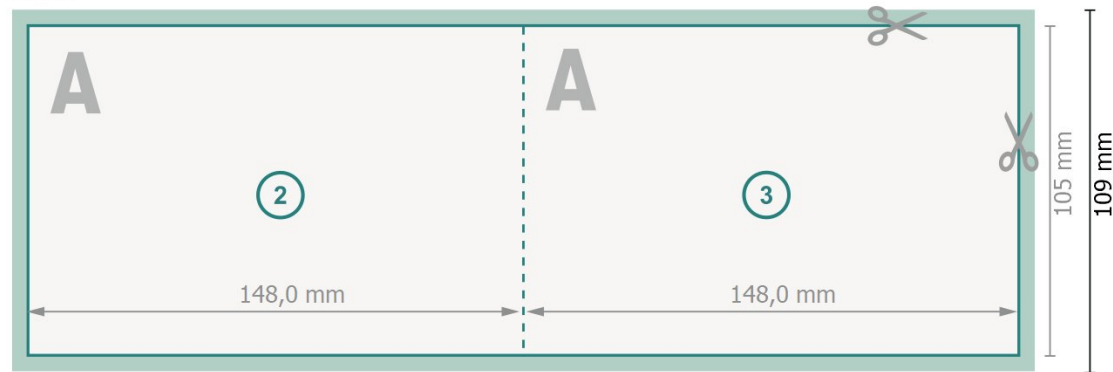

Folded Christmas cards, landscape, A6

1 fold

Outside

Inside

Dataformat (incl. 2 mm bleed):

30 x 10,9 cm

Trimmed size:

29,6 x 10,5 cm

bleed:

2 mm

Trimmed size (closed):

14,8 x 10,5 cm

Safety margin:

4 mm

Maintaining space between the text/information and the edge of the trimmed format prevents undesirable cuts.

Explanation of symbols