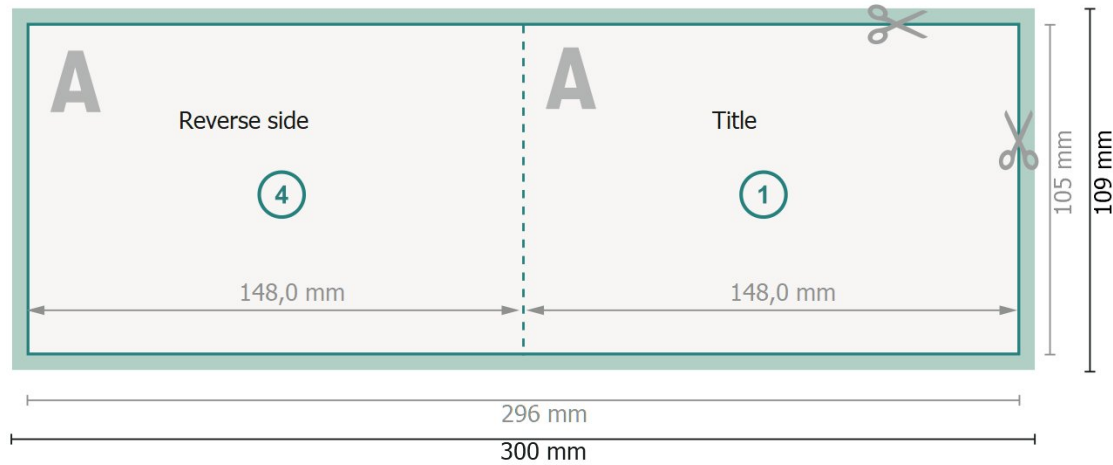

Folded Christmas cards, landscape, A6

1 fold

Outside

Inside

Dataformat (incl. 2 mm bleed):

30 x 10,9 cm

Trimmed size:

29,6 x 10,5 cm

bleed:

2 mm

Trimmed size (closed):

14,8 x 10,5 cm

Safety margin:

4 mm

Maintaining space between the text/information and the edge of the trimmed format prevents undesirable cuts.

Explanation of symbols

Arrange background graphics, images or graphics up to the edge of the data format.

Tolerances may occur during production due to cutting, punching and folding processes.

Printing data: Instructions and templates can be found under the menu item *Printing data* at www.onlineprinters.com