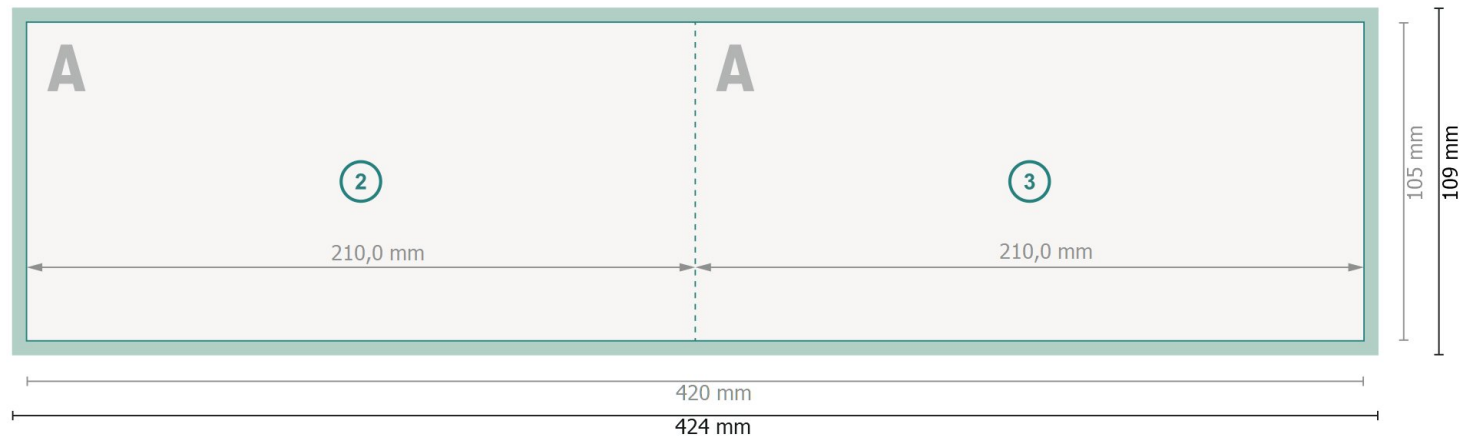

Folded Christmas cards, landscape, DL

1 fold

Outside

Dataformat (incl. 2 mm bleed):

42,4 x 10,9 cm

Trimmed size:

42 x 10,5 cm

bleed:

2 mm

Trimmed size (closed):

21 x 10,5 cm

Safety margin:

4 mm

Maintaining space between the text/information and the edge of the trimmed format prevents undesirable cuts.

Inside

Explanation of symbols

 Bleed

 Reading direction

 Trimmed size

 Data format

 We will cut/perforate your product here

 Creasing/Folding

Please note:

Allow for trim allowance and safety margin according to instructions.

Arrange background graphics, images or graphics up to the edge of the data format.

Tolerances may occur during production due to cutting, punching and folding processes.

Printing data: Instructions and templates can be found under the menu item *Printing data* at www.onlineprinters.com