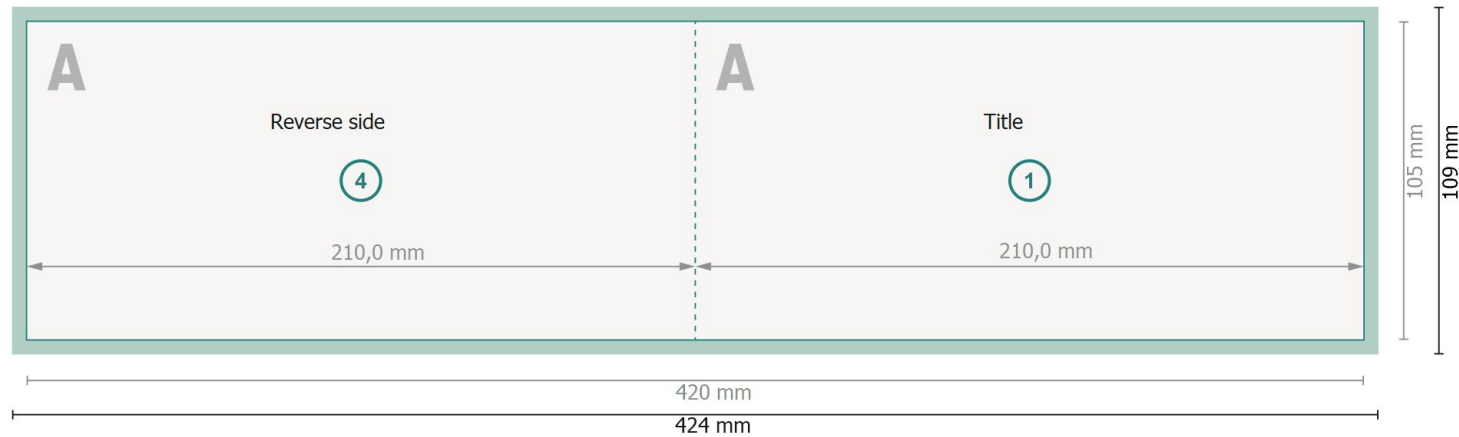

Folded Christmas cards, landscape, DL

1 fold

Outside

Dataformat (incl. 2 mm bleed):

42,4 x 10,9 cm

Trimmed size:

42 x 10,5 cm

bleed:

2 mm

Trimmed size (closed):

21 x 10,5 cm

Safety margin:

4 mm

Maintaining space between the text/information and the edge of the trimmed format prevents undesirable cuts.

Inside

Explanation of symbols

Arrange background graphics, images or graphics up to the edge of the data format.

Tolerances may occur during production due to cutting, punching and folding processes.

Printing data: Instructions and templates can be found under the menu item *Printing data* at www.onlineprinters.com