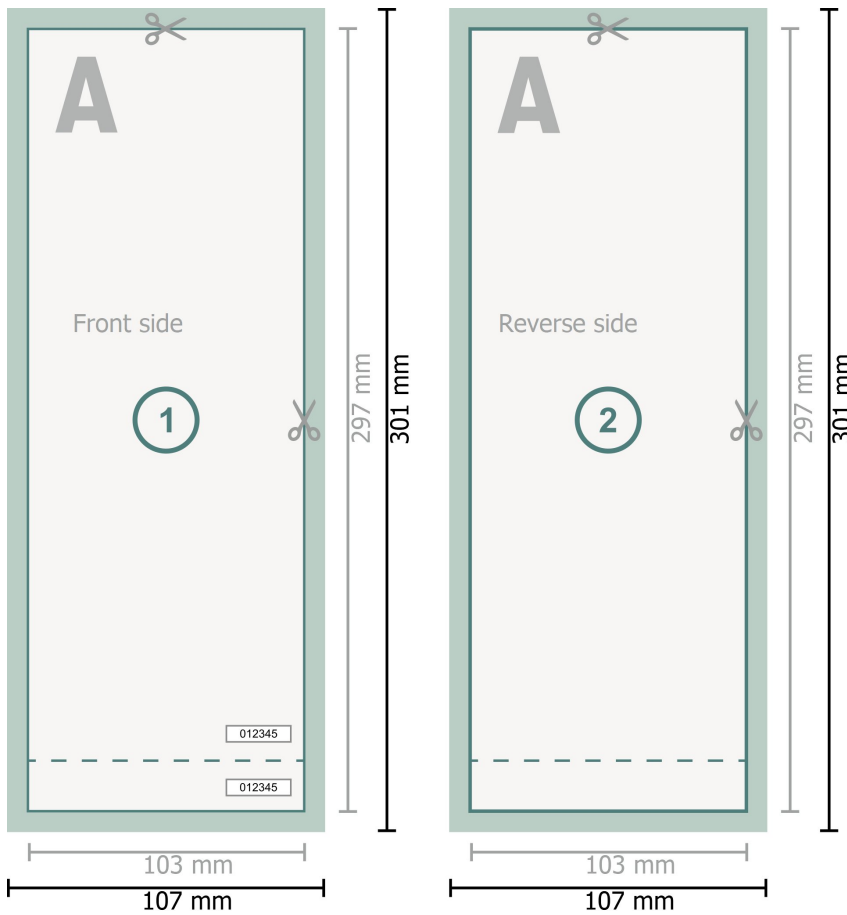

## Dataformat (incl. 2 mm bleed):

10,7 x 30,1 cm

## Trimmed size:

10,3 x 29,7 cm

## bleed:

2 mm

## Safety margin:

4 mm

Maintaining space between the text/information and the edge of the trimmed format prevents undesirable cuts.