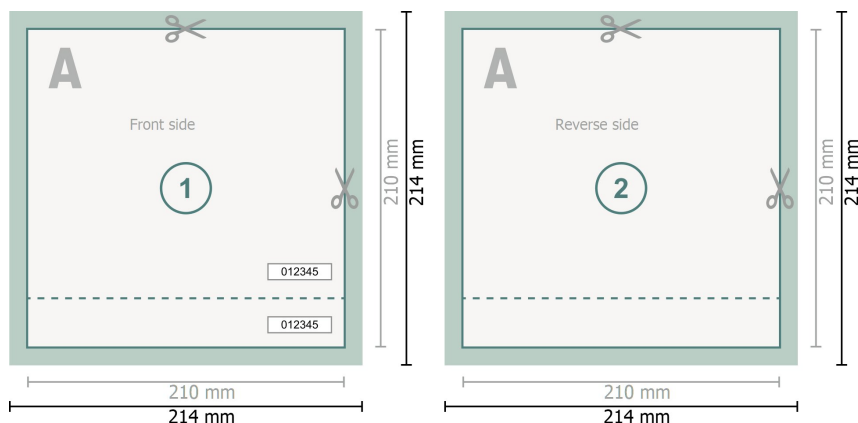

# Event Tickets (black-light ink), A4-Square

**Dataformat (incl. 2 mm bleed):**  
21,4 x 21,4 cm

**Trimmed size:**  
21 x 21 cm

**bleed:**  
2 mm

**Safety margin:**  
4 mm

Maintaining space between the text/information and the edge of the trimmed format prevents undesirable cuts.

## Explanation of symbols

-  Bleed
-  Reading direction
-  Trimmed size
-  Data format
-  We will cut/perforate your product here
-  Perforation

### Please note:

Allow for trim allowance and safety margin according to instructions.

Arrange background graphics, images or graphics up to the edge of the data format.

Tolerances may occur during production due to cutting, punching and folding processes.