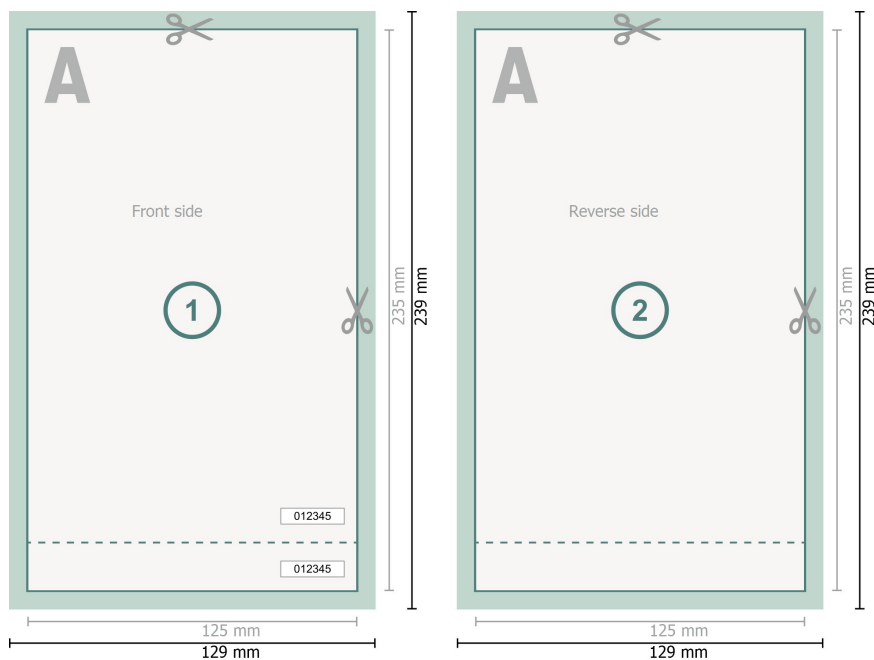

Event Tickets (black-light ink), Maxi

Dataformat (incl. 2 mm bleed):

12,9 x 23,9 cm

Trimmed size:

12,5 x 23,5 cm

bleed:

2 mm

Safety margin:

4 mm

Maintaining space between the text/information and the edge of the trimmed format prevents undesirable cuts.

Explanation of symbols

-  Bleed
-  Reading direction
-  Trimmed size
-  Data format
-  We will cut/perforate your product here
-  Perforation

Please note:

Allow for trim allowance and safety margin according to instructions.

Arrange background graphics, images or graphics up to the edge of the data format.

Tolerances may occur during production due to cutting, punching and folding processes.