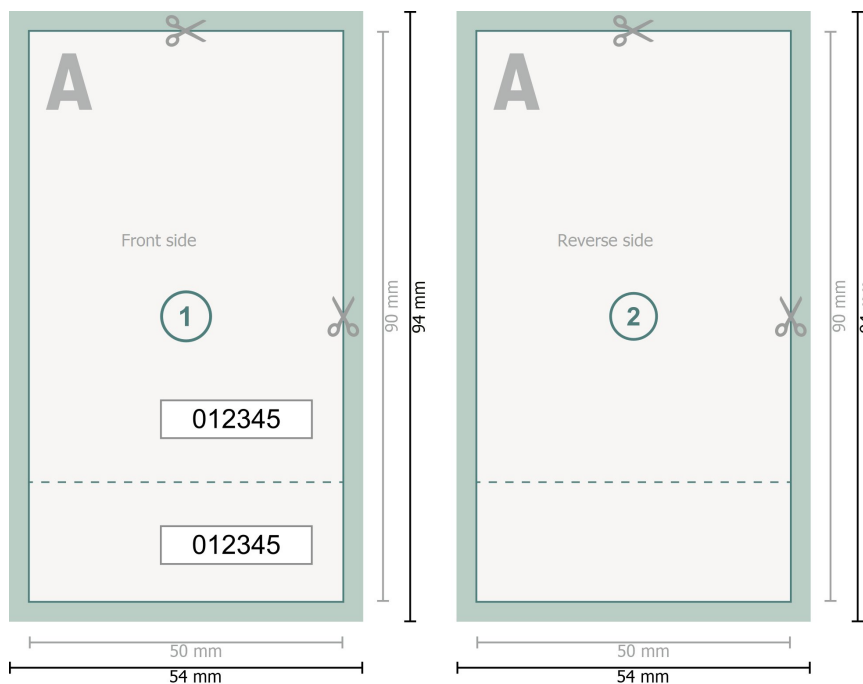

Event Tickets (black-light ink), 5.0 x 9.0 cm

Dataformat (incl. 2 mm bleed):
5,4 x 9,4 cm

Trimmed size:
5 x 9 cm

bleed:
2 mm

Safety margin:
4 mm

Maintaining space between the text/information and the edge of the trimmed format prevents undesirable cuts.

Explanation of symbols

-  Bleed
-  Reading direction
-  Trimmed size
-  Data format
-  We will cut/perforate your product here
-  Perforation

Please note:

Allow for trim allowance and safety margin according to instructions.

Arrange background graphics, images or graphics up to the edge of the data format.

Tolerances may occur during production due to cutting, punching and folding processes.

Printing data: Instructions and templates can be found under the menu item *Printing data* at www.onlineprinters.com