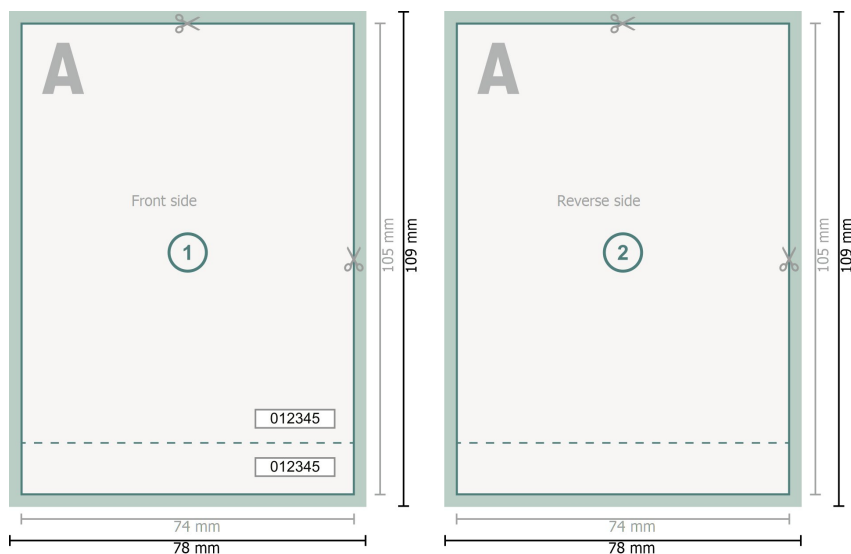

Event Tickets (black-light ink), A7

Dataformat (incl. 2 mm bleed):

7,8 x 10,9 cm

Trimmed size:

7,4 x 10,5 cm

bleed:

2 mm

Safety margin:

4 mm

Maintaining space between the text/information and the edge of the trimmed format prevents undesirable cuts.

Explanation of symbols

-  Bleed
-  Reading direction
-  Trimmed size
-  Data format
-  We will cut/perforate your product here
-  Perforation

Please note:

Allow for trim allowance and safety margin according to instructions.

Arrange background graphics, images or graphics up to the edge of the data format.

Tolerances may occur during production due to cutting, punching and folding processes.