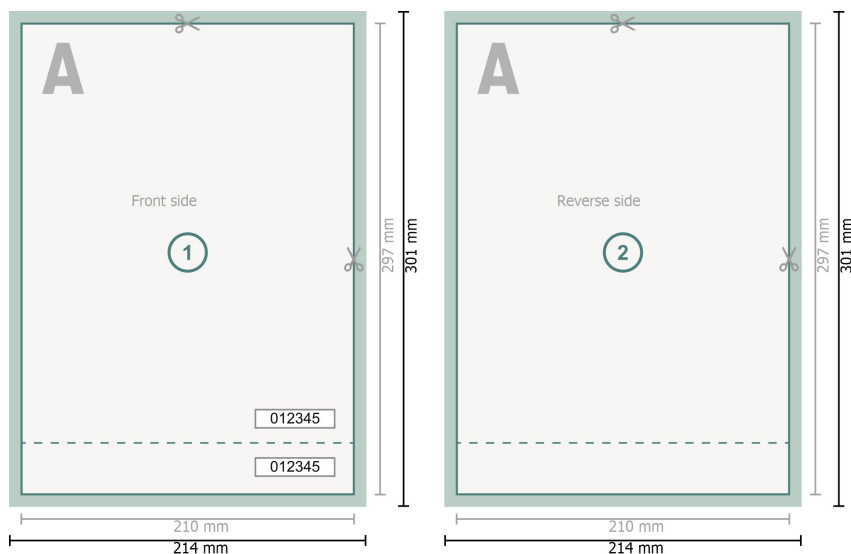

## Dataformat (incl. 2 mm bleed):

21,4 x 30,1 cm

## Trimmed size:

21 x 29,7 cm

## bleed:

2 mm

## Safety margin:

4 mm

Maintaining space between the text/information and the edge of the trimmed format prevents undesirable cuts.