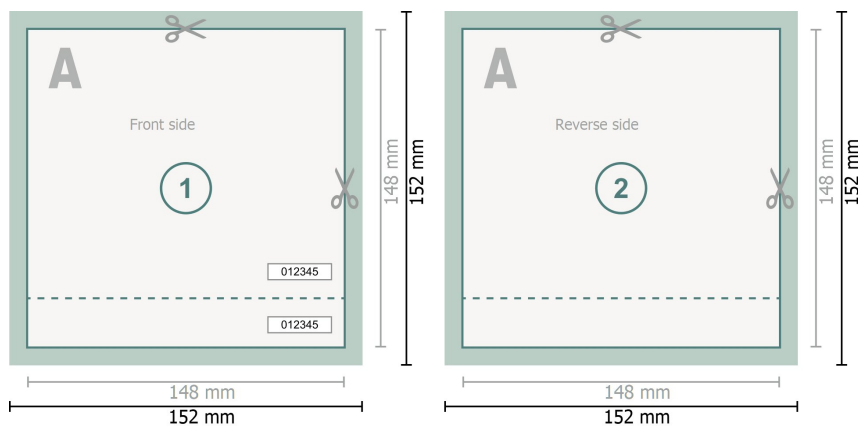

## Dataformat (incl. 2 mm bleed):

15,2 x 15,2 cm

## Trimmed size:

14,8 x 14,8 cm

## bleed:

2 mm

## Safety margin:

4 mm

Maintaining space between the text/information and the edge of the trimmed format prevents undesirable cuts.