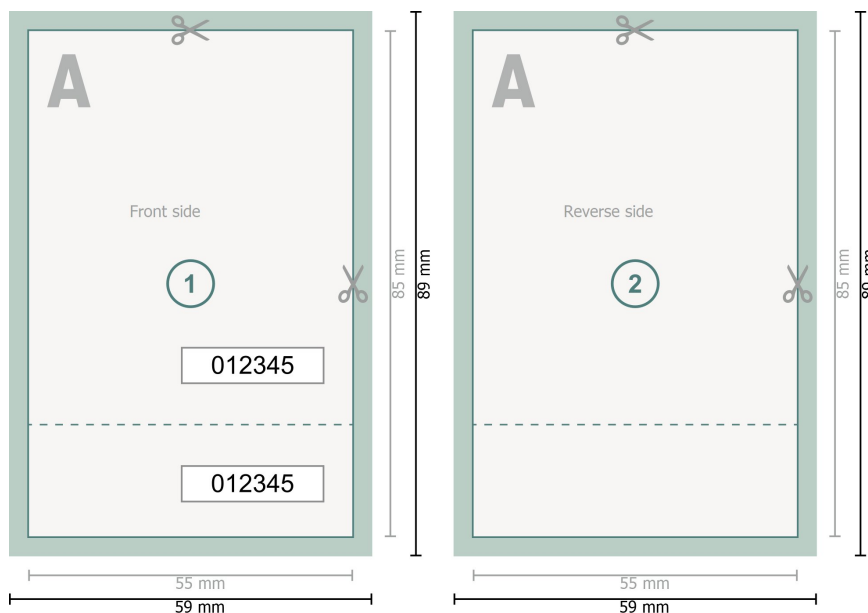

Event Tickets (black-light ink), 5.5 x 8.5 cm

Dataformat (incl. 2 mm bleed):
5,9 x 8,9 cm

Trimmed size:
5,5 x 8,5 cm

bleed:
2 mm

Safety margin:
4 mm

Maintaining space between the text/information and the edge of the trimmed format prevents undesirable cuts.

Explanation of symbols

-  Bleed
-  Reading direction
-  Trimmed size
-  Data format
-  We will cut/perforate your product here
-  Perforation

Please note:

Allow for trim allowance and safety margin according to instructions.

Arrange background graphics, images or graphics up to the edge of the data format.

Tolerances may occur during production due to cutting, punching and folding processes.

Printing data: Instructions and templates can be found under the menu item *Printing data* at www.onlineprinters.com