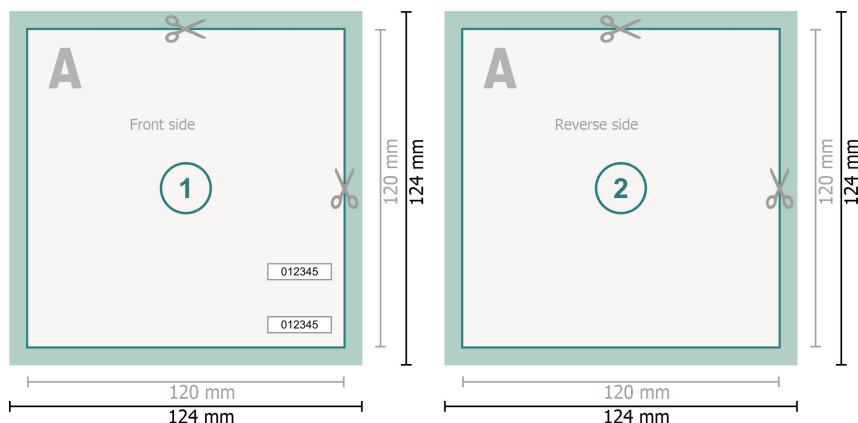

Entry Tickets (security paper), CD-Format

Dataformat (incl. 2 mm bleed):

12,4 x 12,4 cm

Trimmed size:

12 x 12 cm

bleed:

2 mm

Safety margin:

4 mm

Maintaining space between the text/information and the edge of the trimmed format prevents undesirable cuts.

Explanation of symbols

-  Bleed
-  Reading direction
-  Trimmed size
-  Data format
-  We will cut/perforate your product here

Please note:

Allow for trim allowance and safety margin according to instructions.

Arrange background graphics, images or graphics up to the edge of the data format.

Tolerances may occur during production due to cutting, punching and folding processes.