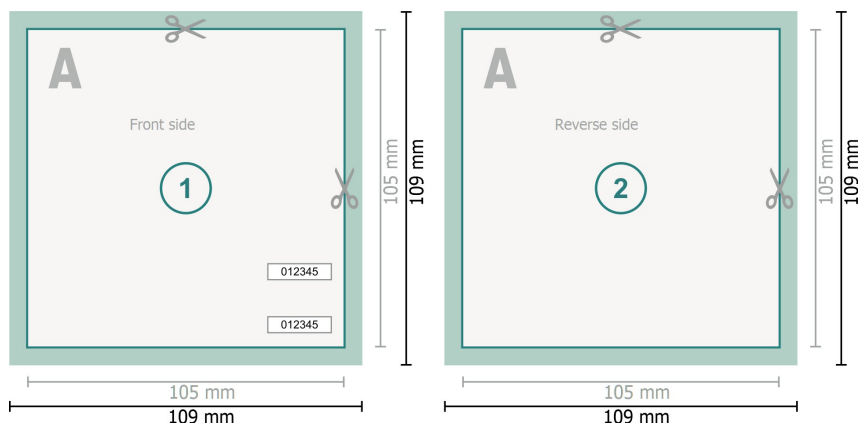

Entry Tickets (security paper), A6-Square

Dataformat (incl. 2 mm bleed):

10,9 x 10,9 cm

Trimmed size:

10,5 x 10,5 cm

bleed:

2 mm

Safety margin:

4 mm

Maintaining space between the text/information and the edge of the trimmed format prevents undesirable cuts.

Explanation of symbols

-  Bleed
-  Reading direction
-  Trimmed size
-  Data format
-  We will cut/perforate your product here

Please note:

Allow for trim allowance and safety margin according to instructions.

Arrange background graphics, images or graphics up to the edge of the data format.

Tolerances may occur during production due to cutting, punching and folding processes.