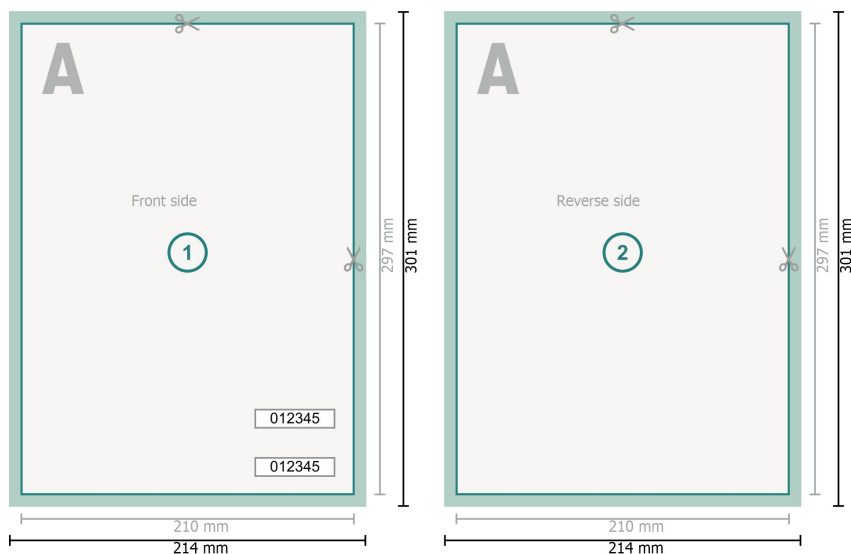

Entry Tickets (security paper), A4

Dataformat (incl. 2 mm bleed):

21,4 x 30,1 cm

Trimmed size:

21 x 29,7 cm

bleed:

2 mm

Safety margin:

4 mm

Maintaining space between the text/information and the edge of the trimmed format prevents undesirable cuts.

Explanation of symbols

-  Bleed
-  Reading direction
-  Trimmed size
-  Data format
-  We will cut/perforate your product here

Please note:

Allow for trim allowance and safety margin according to instructions.

Arrange background graphics, images or graphics up to the edge of the data format.

Tolerances may occur during production due to cutting, punching and folding processes.