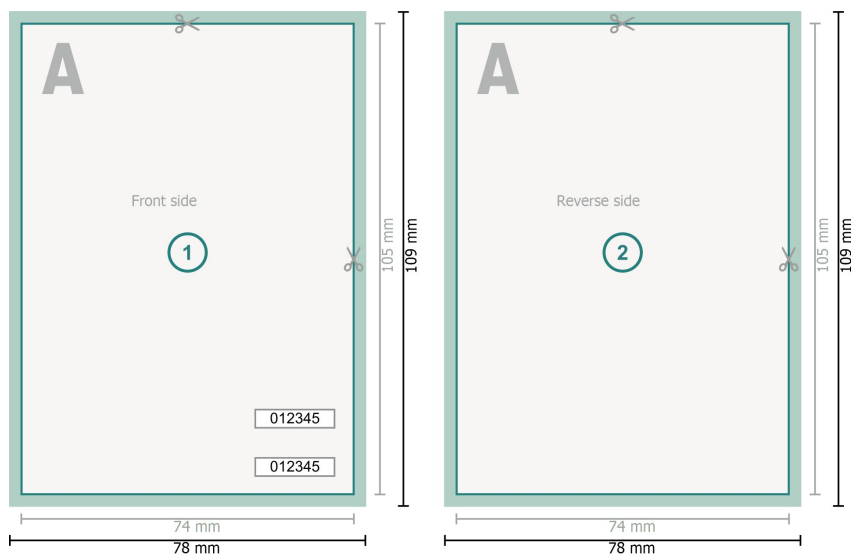

Entry Tickets (security paper), A7

Dataformat (incl. 2 mm bleed):

7,8 x 10,9 cm

Trimmed size:

7,4 x 10,5 cm

bleed:

2 mm

Safety margin:

4 mm

Maintaining space between the text/information and the edge of the trimmed format prevents undesirable cuts.

Explanation of symbols

-  Bleed
-  Reading direction
-  Trimmed size
-  Data format
-  We will cut/perforate your product here

Please note:

Allow for trim allowance and safety margin according to instructions.

Arrange background graphics, images or graphics up to the edge of the data format.

Tolerances may occur during production due to cutting, punching and folding processes.