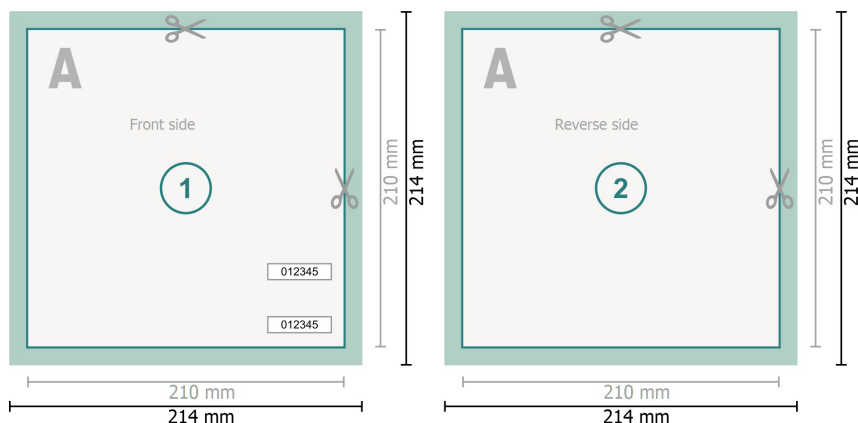

Entry Tickets (security paper), A4-Square

Dataformat (incl. 2 mm bleed):

21,4 x 21,4 cm

Trimmed size:

21 x 21 cm

bleed:

2 mm

Safety margin:

4 mm

Maintaining space between the text/information and the edge of the trimmed format prevents undesirable cuts.

Explanation of symbols

-  Bleed
-  Reading direction
-  Trimmed size
-  Data format
-  We will cut/perforate your product here

Please note:

Allow for trim allowance and safety margin according to instructions.

Arrange background graphics, images or graphics up to the edge of the data format.

Tolerances may occur during production due to cutting, punching and folding processes.